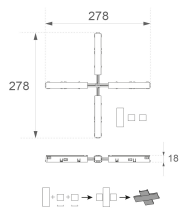

TRACK

TLASUXJDNW

TRACK 48V ACC. X JOINT DALI/ONOFF WH.

Description:

LAMP track accessory model TRACK 48V ACC. X JOINT. DALI/ON OFF 'X' joint to join four tracks in intersection. Available finishes: White and Black.

Finish: Matte Traffic white RAL 9016