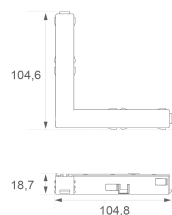

#### TRACK 48V ACC. 90° CORNER DALI/ONOFF WH.

---

**Description:**

LAMP track accessory model TRACK 48V ACC. 90° CORNER. 90° DALI/ON OFF joint to connect two rails at 90° right angles. Available finishes: White and Black.