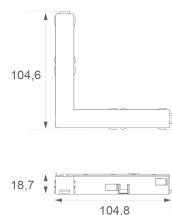

### TRACK 48V ACC. 90° CORNER DALI/ONOFF BK.

---

**Description:**

LAMP track accessory model TRACK 48V ACC. 90° CORNER. 90° DALI/ON OFF joint to connect two rails at 90° right angles. Available finishes: White and Black.