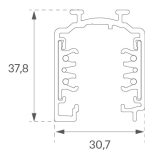

Finish: Shiny white RAL 9010

Dimensions: 2.000 x 0 x 0 mm

ACCESORIES :

Assembly

Product code:
TKAAIDNB

Description:
TRACK ACC INT MAIN SUPPLY DALI/ONOFF BK

Product code:
TKAAIDNG

Description:
TRACK ACC INT MAIN SUPPLY DALI/ONOFF GR