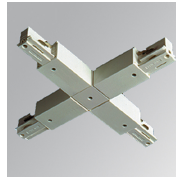

Description:
TRACK ACC EXT 90° CORNER DALI/ONOFF WH

RAIL

Code produit:

TKATLIDNB
TKATLIDNG
TKATLIDNW
TKATLODNB
TKATLODNG
TKATLODNW
TKATRIDNB
TKATRIDNG
TKATRIDNW
TKATRODNB
TKATRODNG
TKATRODNW

Description:

TRACK ACC. INT LEFT T JOINT BK.
TRACK ACC. INT LEFT T JOINT GR.
TRACK ACC. INT LEFT T JOINT WH.
TRACK ACC. EXT LEFT T JOINT BK.
TRACK ACC. EXT LEFT T JOINT GR.
TRACK ACC. EXT LEFT T JOINT WH.
TRACK ACC. INT RIGHT T JOINT BK.
TRACK ACC. INT RIGHT T JOINT GR.
TRACK ACC. INT RIGHT T JOINT WH.
TRACK ACC. EXT RIGHT T JOINT BK.
TRACK ACC. EXT RIGHT T JOINT GR.
TRACK ACC. EXT RIGHT T JOINT WH.