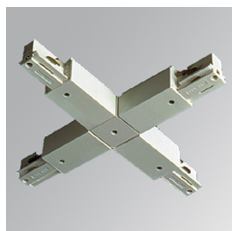

#### TRACK ACC. X JOINT GR.

---

**Description:**

Accessory for track model TRACK ACC. X JOINT GR., LAMP brand. Grey X joint type.

**Finish:** Grey matt RAL 7040

**Weight:** 200 g

---

---