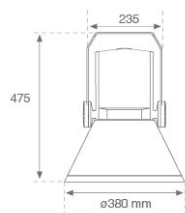

SHOT 380

SH33810VW840NG

SHOT 380 G3 10000 840 VWFL GR

Description:

LAMP outdoor Medium Floodlight with bracket to install on surface, on pole or column, model SHOT 380 G3 10000. Body made of die-cast lacquered aluminium, with tempered glass, stainless steel screws and silicone gasket. Passive dissipation for a suitable thermal management. HIGH POWER LED, 4000K colour temperature, CRI80. Very wide flood optic. Adjustable 270°. ON/OFF electronic gear. IP65 and IK08 rated. Insulation class 1. Lifetime: 100.000 L90 B10 (Ta=25°C). BUG Rate: B3 U0 G0, ULOR: 0%. Easy installation, supplied with hose and connector. Available finishes: anthracite and textured grey.

Finish: Texturised grey

Weight: 12.204 g

Maximum surface exposed to wind: 0 M2

Installation: Surface

TECHNICAL SPECIFICATIONS:

Light output:	8.947 lm	°K :	4000
Plum:	59,5W	CRI :	80
Efficacy:	150,4 lm/w	MacAdam:	3
Type:	MID POWER	Power Supply:	220-240V 50/60Hz
LED Lifetime:	100.000 L90 B10 (Ta=25°C)	Gear:	Electronic
Power:	53,5W		

Light output tolerance +/- 10%

CUSTOM MADE OPTIONS:

PHOTOMETRIC DATA :

SH33810VW840NG
 $\eta = 100\%$
 $I_{max} = 517 \text{ cd/klm}$
UTE: 1,00C
CIE: 67 93 100 100 100

ACCESORIES :

Support

Product code:
COARDB120A
COARIN120A

Description:
ACC. CO ARM LONG IND Ø60 GR.
ACC. CO ARM LONG IND Ø76 GR.

Product code:
COARLOINT080A

Description:
ACC. CO ARM LONG INT ANT.

Product code:
COARLOINT080G

Description:
ACC. CO ARM LONG INT GR.

SHOT 380