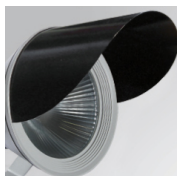

ACCESORIES :

Optical

Product code:
SH38SC381B

Description:
SHOT 380 ACC. ANTIGLARE SCREEN