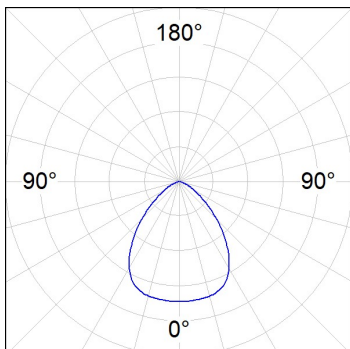

SHOT 380

SH33810VW840NG

SHOT 380 G3 10000 840 VWFL GR

Description:

LAMP outdoor Medium Floodlight with bracket to install on surface, on pole or column, model SHOT 380 G3 10000. Body made of die-cast lacquered aluminium, with tempered glass, stainless steel screws and silicone gasket. Passive dissipation for a suitable thermal management. HIGH POWER LED, 4000K colour temperature, CRI80. Very wide flood optic. Adjustable 270°. ON/OFF electronic gear. IP65 and IK08 rated. Insulation class 1. Lifetime: 100.000 L90 B10 (Ta=25°C). BUG Rate: B3 U0 G0, ULOR: 0%. Easy installation, supplied with hose and connector. Available finishes: anthracite and textured grey.

Finish: Texturised grey

Weight: 12.204 g

Maximum surface exposed to wind: 0 M2

Installation: Surface

TECHNICAL SPECIFICATIONS:

Light output:	8.947 lm	°K :	4000
Plum:	59,5W	CRI :	80
Efficacy:	150,4 lm/w	MacAdam:	3
Type:	MID POWER	Power Supply:	220-240V 50/60Hz
LED Lifetime:	100.000 L90 B10 (Ta=25°C)	Gear:	Electronic
Power:	53,5W		

Light output tolerance +/- 10%

CUSTOM MADE OPTIONS:

PHOTOMETRIC DATA :

SH33810VW840NG
 $\eta = 100\%$
 $I_{max} = 517 \text{ cd/klm}$
UTE: 1,00C
CIE: 67 93 100 100 100

ACCESORIES :

Support

Product code:
COARDB120A
COARIN120A