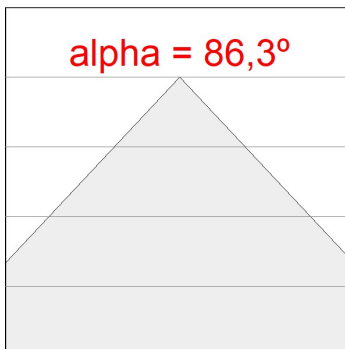

PHOTOMETRIC DATA :

SH33810VW840NG
 $\eta = 100\%$
 $I_{max} = 517 \text{ cd/klm}$
UTE: 1,00C
CIE: 67 93 100 100 100