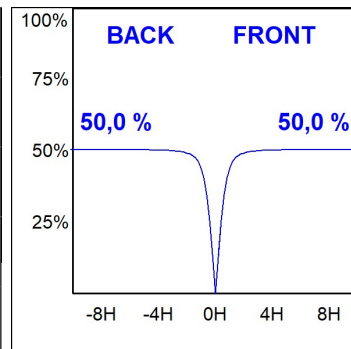

SHOT 380

SH33810VW840NG

SHOT 380 G3 10000 840 VWFL GR

Description:

LAMP outdoor Medium Floodlight with bracket to install on surface, on pole or column, model SHOT 380 G3 10000. Body made of die-cast lacquered aluminium, with tempered glass, stainless steel screws and silicone gasket. Passive dissipation for a suitable thermal management. HIGH POWER LED, 4000K colour temperature, CRI80. Very wide flood optic. Adjustable 270°. ON/OFF electronic gear. IP65 and IK08 rated. Insulation class 1. Lifetime: 100.000 L90 B10 (Ta=25°C). BUG Rate: B3 U0 G0, ULOR: 0%. Easy installation, supplied with hose and connector. Available finishes: anthracite and textured grey.

Finish: Texturised grey

Weight: 12.204 g

Maximum surface exposed to wind: 0 M2

Installation: Surface

TECHNICAL SPECIFICATIONS:

Light output:	8.947 lm	°K :	4000
Plum:	59,5W	CRI :	80
Efficacy:	150,4 lm/w	MacAdam:	3
Type:	MID POWER	Power Supply:	220-240V 50/60Hz
LED Lifetime:	100.000 L90 B10 (Ta=25°C)	Gear:	Electronic
Power:	53,5W		

Light output tolerance +/- 10%

CUSTOM MADE OPTIONS:

PHOTOMETRIC DATA :

SH33810VW840NG
 $\eta = 100\%$
 $I_{max} = 517 \text{ cd/klm}$
UTE: 1,00C
CIE: 67 93 100 100 100

ACCESORIES :

Support

Product code:
COARDB120A
COARIN120A