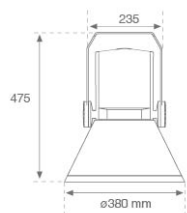

SHOT 380

SH33810VW830NG

SHOT 380 G3 10000 830 VWFL GR

Description:

LAMP outdoor Medium Floodlight with bracket to install on surface, on pole or column, model SHOT 380 G3 10000. Body made of die-cast lacquered aluminium, with tempered glass, stainless steel screws and silicone gasket. Passive dissipation for a suitable thermal management. HIGH POWER LED, 3000K colour temperature, CRI80. Very wide flood optic. Adjustable 270°. ON/OFF electronic gear. IP65 and IK08 rated. Insulation class 1. Lifetime: 100.000 L90 B10 (Ta=25°C). BUG Rate: B3 U0 G0, ULOR: 0%. Easy installation, supplied with hose and connector. Available finishes: anthracite and textured grey.

Finish: Texturised grey

Weight: 12.204 g

Maximum surface exposed to wind: 0 M2

Installation: Surface

TECHNICAL SPECIFICATIONS:

Light output:	8.405 lm	°K :	3000
Plum:	59,5W	CRI :	80
Efficacy:	141,3 lm/w	MacAdam:	3
Type:	MID POWER	Power Supply:	220-240V 50/60Hz
LED Lifetime:	100.000 L90 B10 (Ta=25°C)	Gear:	Electronic
Power:	53,5W		

Product code:
COARLODB60G
COARLODB76G

Description:
ACC. CO ARM LONG DB Ø60 GR.
ACC. CO ARM LONG DB Ø76 GR.

Product code:
COARLOIN60A
COARLOIN76A

Description:
ACC. CO ARM LONG IND Ø60 ANT.
ACC. CO ARM LONG IND Ø76 ANT.

SHOT 380

Product code:
COARSHDB60A
COARSHDB76A

Description:
ACC. CO ARM SHORT DB Ø60 ANT.
ACC. CO ARM SHORT DB Ø76 ANT.

Product code:
COARSHDB60G
COARSHDB76G

Description:
ACC. CO ARM SHORT DB Ø60 GR.
ACC. CO ARM SHORT DB Ø76 GR.