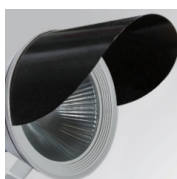

ACCESORIES :

Optical

Product code:
SH38SC381B

Description:
SHOT 380 ACC. ANTIGLARE SCREEN