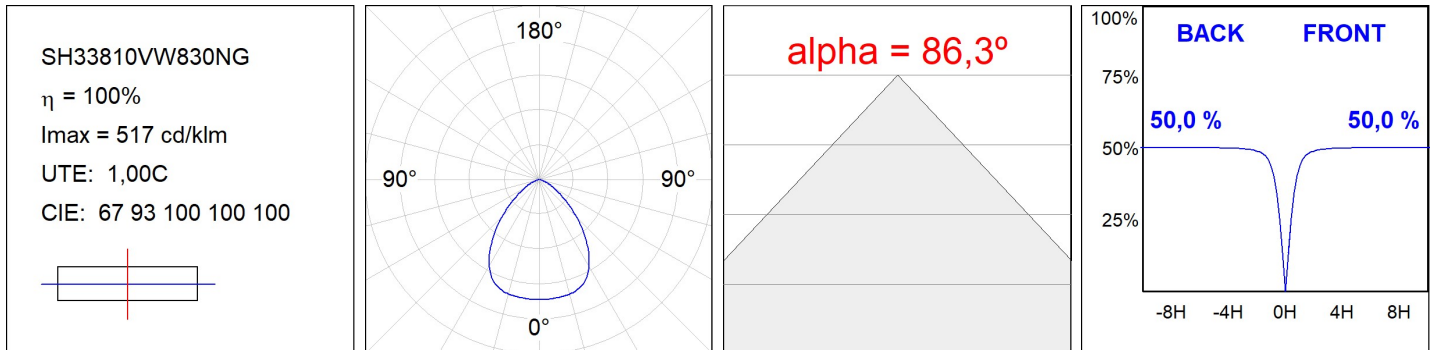

SHOT 380

SH33810VW830NG

SHOT 380 G3 10000 830 VWFL GR

PHOTOMETRIC DATA :