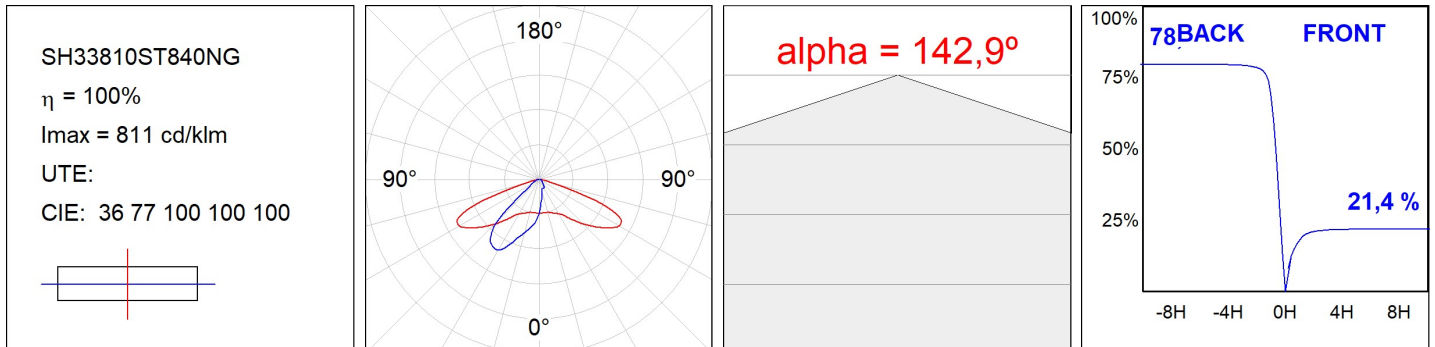

PHOTOMETRIC DATA :