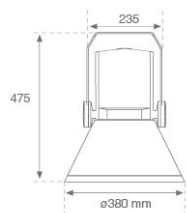

SHOT 380

SH33810ST840NG

SHOT 380 G3 10000 840 STREET GR

Description:

LAMP outdoor Medium Floodlight with bracket to install on surface, on pole or column, model SHOT 380 G3 10000. Body made of die-cast lacquered aluminium, with tempered glass, stainless steel screws and silicone gasket. Passive dissipation for a suitable thermal management. MID-POWER LED, 4000K colour temperature, CRI80. Street optic. Adjustable 270°. ON/OFF electronic gear. IP65 and IK08 rated. Insulation class 1. Lifetime: 100.000 L90 B10 (Ta=25°C). BUG Rate: B1 U1 G1, ULOR: 0%. Easy installation, supplied with hose and connector. Available finishes: anthracite and textured grey.

Finish: Texturised grey

Weight: 12.204 g

Maximum surface exposed to wind: 0 M2

Installation: Surface

TECHNICAL SPECIFICATIONS:

Light output:	7.993 lm	°K :	4000
Plum:	59,5W	CRI :	80
Efficacy:	134,3 lm/w	MacAdam:	3
Type:	MID POWER	Power Supply:	220-240V 50/60Hz
LED Lifetime:	100.000 L90 B10 (Ta=25°C)	Gear:	Electronic
Power:	53,5W		

Description:
ACC. CO ARM LONG DB Ø60 ANT.
ACC. CO ARM LONG DB Ø76 ANT.

Product code:
COARLODB60G
COARLODB76G

Description:
ACC. CO ARM LONG DB Ø60 GR.
ACC. CO ARM LONG DB Ø76 GR.

Product code:
COARLOIN60A
COARLOIN76A

Description:
ACC. CO ARM LONG INT ANT.

Product code:
COARLOINT080G

Description:
ACC. CO ARM LONG INT GR.

SHOT 380

Product code:
COARSHDB60A
COARSHDB76A

Description:
ACC. CO ARM SHORT DB Ø60 ANT.
ACC. CO ARM SHORT DB Ø76 ANT.