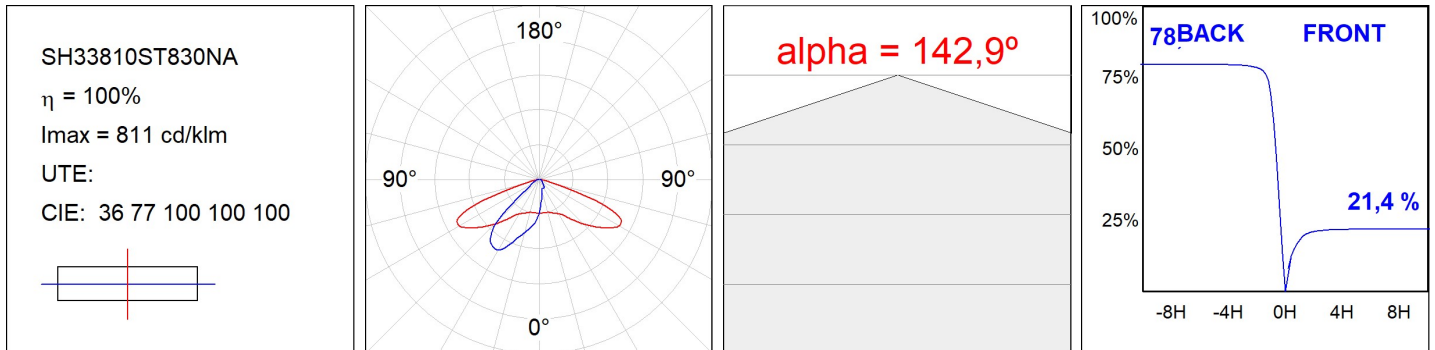

PHOTOMETRIC DATA :