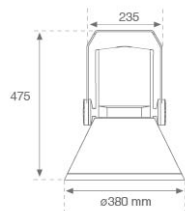

SHOT 380

SH33810ST830NA

SHOT 380 G3 10000 830 STREET ANT

Description:

LAMP outdoor Medium Floodlight with bracket to install on surface, on pole or column, model SHOT 380 G3 10000. Body made of die-cast lacquered aluminium, with tempered glass, stainless steel screws and silicone gasket. Passive dissipation for a suitable thermal management. MID-POWER LED, 3000K colour temperature, CRI80. Street optic. Adjustable 270°. ON/OFF electronic gear. IP65 and IK08 rated. Insulation class 1. Lifetime: 100.000 L90 B10 (Ta=25°C). BUG Rate: B1 U1 G1, ULOR: 0%. Easy installation, supplied with hose and connector. Available finishes: anthracite and textured grey.

Finish: Textured anthracite

Weight: 12.204 g

Maximum surface exposed to wind: 0 M2

Installation: Surface

TECHNICAL SPECIFICATIONS:

Light output:	7.509 lm	°K :	3000
Plum:	59,5W	CRI :	80
Efficacy:	126,2 lm/w	MacAdam:	3
Type:	MID POWER	Power Supply:	220-240V 50/60Hz
LED Lifetime:	100.000 L90 B10 (Ta=25°C)	Gear:	Electronic
Power:	53,5W		

Description:
ACC. CO ARM LONG DB Ø60 ANT.
ACC. CO ARM LONG DB Ø76 ANT.

Product code:
COARLODB60G
COARLODB76G

Description:
ACC. CO ARM LONG DB Ø60 GR.
ACC. CO ARM LONG DB Ø76 GR.

Product code:
COARLOIN60A
COARLOIN76A

Description:
ACC. CO ARM LONG INT ANT.

Product code:
COARLOINT080G

Description:
ACC. CO ARM LONG INT GR.

SHOT 380

Product code:
COARSHDB60A
COARSHDB76A

Description:
ACC. CO ARM SHORT DB Ø60 ANT.
ACC. CO ARM SHORT DB Ø76 ANT.