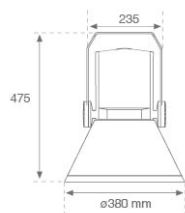

SHOT 380

SH33810SP840NG

SHOT 380 G3 10000 840 SP GR

Description:

LAMP outdoor Medium Floodlight with bracket to install on surface, on pole or column, model SHOT 380 G3 10000. Body made of die-cast lacquered aluminium, with tempered glass, stainless steel screws and silicone gasket. Passive dissipation for a suitable thermal management. HIGH POWER LED, 4000K colour temperature, CRI80. Spot optic. Adjustable 270°. ON/OFF electronic gear. IP65 and IK08 rated. Insulation class 1. Lifetime: 100.000 L90 B10 (Ta=25°C). BUG Rate: B3 U0 G0, ULOR: 0%. Easy installation, supplied with hose and connector. Available finishes: anthracite and textured grey.

Finish: Texturised grey

Weight: 12.204 g

Maximum surface exposed to wind: 0 M2

Installation: Surface

TECHNICAL SPECIFICATIONS:

Light output:	7.809 lm	°K :	4000
Plum:	59,5W	CRI :	80
Efficacy:	131,2 lm/w	MacAdam:	4
Type:	HIGH POWER	Power Supply:	220-240V 50/60Hz
LED Lifetime:	100.000 L90 B10 (Ta=25°C)	Gear:	Electronic
Power:	53,5W		

Description:
ACC. CO ARM LONG DB Ø60 ANT.
ACC. CO ARM LONG DB Ø76 ANT.

Product code:
COARLODB60G
COARLODB76G

Description:
ACC. CO ARM LONG DB Ø60 GR.
ACC. CO ARM LONG DB Ø76 GR.

Product code:
COARLOIN60A
COARLOIN76A

Description:
ACC. CO ARM LONG INT ANT.

Product code:
COARLOINT080G

Description:
ACC. CO ARM LONG INT GR.

SHOT 380

Product code:
COARSHDB60A
COARSHDB76A

Description:
ACC. CO ARM SHORT DB Ø60 ANT.
ACC. CO ARM SHORT DB Ø76 ANT.