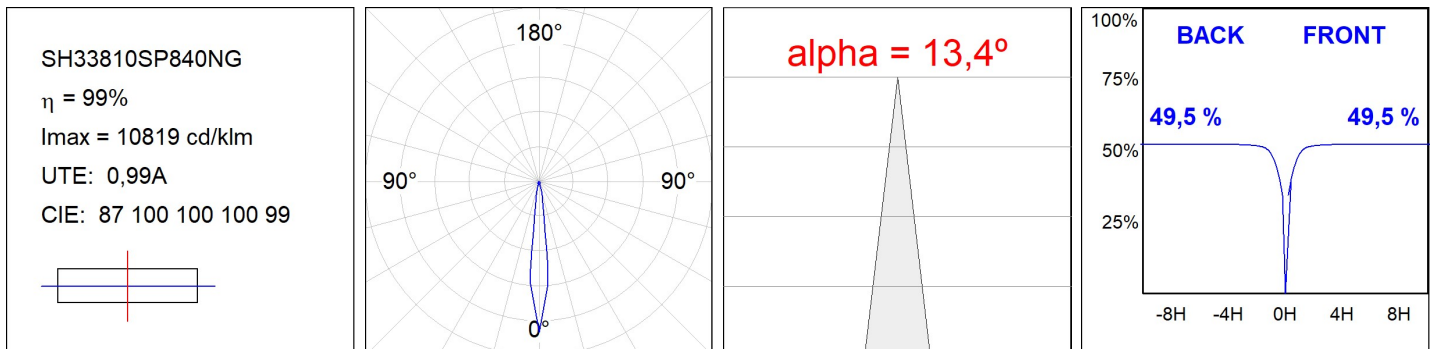

PHOTOMETRIC DATA :