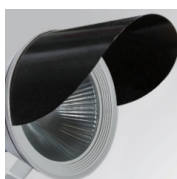

SHOT 380

SH33810SP840NG

SHOT 380 G3 10000 840 SP GR

Description:

LAMP outdoor Medium Floodlight with bracket to install on surface, on pole or column, model SHOT 380 G3 10000. Body made of die-cast lacquered aluminium, with tempered glass, stainless steel screws and silicone gasket. Passive dissipation for a suitable thermal management. HIGH POWER LED, 4000K colour temperature, CRI80. Spot optic. Adjustable 270°. ON/OFF electronic gear. IP65 and IK08 rated. Insulation class 1. Lifetime: 100.000 L90 B10 (Ta=25°C). BUG Rate: B3 U0 G0, ULOR: 0%. Easy installation, supplied with hose and connector. Available finishes: anthracite and textured grey.

Description:
ACC. CO ARM SHORT INT GR.

Product code:
FXARWAA

Description:
ACC. FX ARM WALL ANT.

Product code:
FXARWAG

Description:
ACC. FX ARM WALL GR.

ACCESORIES :

Optical

Product code:
SH38SC381B