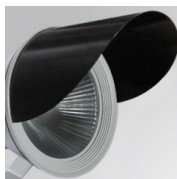

SHOT 380

SH33810SP830NG

SHOT 380 G3 10000 830 SP GR

Description:

LAMP outdoor Medium Floodlight with bracket to install on surface, on pole or column, model SHOT 380 G3 10000. Body made of die-cast lacquered aluminium, with tempered glass, stainless steel screws and silicone gasket. Passive dissipation for a suitable thermal management. HIGH POWER LED, 3000K colour temperature, CRI80. Spot optic. Adjustable 270°. ON/OFF electronic gear. IP65 and IK08 rated. Insulation class 1. Lifetime: 100.000 L90 B10 (Ta=25°C). BUG Rate: B3 U0 G0, ULOR: 0%. Easy installation, supplied with hose and connector. Available finishes: anthracite and textured grey.

Description:
ACC. CO ARM SHORT INT GR.

Product code:
FXARWAA

Description:
ACC. FX ARM WALL ANT.

Product code:
FXARWAG

Description:
ACC. FX ARM WALL GR.

ACCESORIES :

Optical

Product code:
SH38SC381B