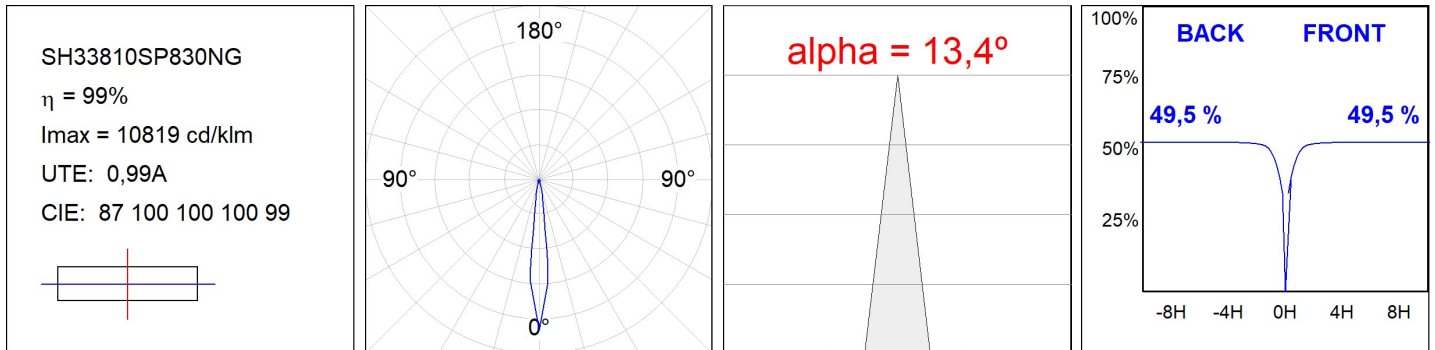

PHOTOMETRIC DATA :