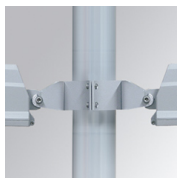

Product code:
COARDB120G
COARIN120G

Description:
ACC. CO ARM DB 120-130 GR.
ACC. CO ARM IND 120-130 GR.