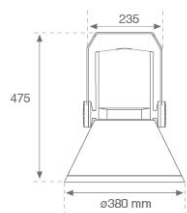

SHOT 380

SH33810SP830NG

SHOT 380 G3 10000 830 SP GR

Description:

LAMP outdoor Medium Floodlight with bracket to install on surface, on pole or column, model SHOT 380 G3 10000. Body made of die-cast lacquered aluminium, with tempered glass, stainless steel screws and silicone gasket. Passive dissipation for a suitable thermal management. HIGH POWER LED, 3000K colour temperature, CRI80. Spot optic. Adjustable 270°. ON/OFF electronic gear. IP65 and IK08 rated. Insulation class 1. Lifetime: 100.000 L90 B10 (Ta=25°C). BUG Rate: B3 U0 G0, ULOR: 0%. Easy installation, supplied with hose and connector. Available finishes: anthracite and textured grey.

Finish: Texturised grey

Weight: 12.204 g

Maximum surface exposed to wind: 0 M2

Installation: Surface

TECHNICAL SPECIFICATIONS:

Light output:	7.257 lm	°K :	3000
Plum:	59,5W	CRI :	80
Efficacy:	122 lm/w	MacAdam:	4
Type:	HIGH POWER	Power Supply:	220-240V 50/60Hz
LED Lifetime:	100.000 L90 B10 (Ta=25°C)	Gear:	Electronic
Power:	53,5W		

Description:
ACC. CO ARM LONG DB Ø60 ANT.
ACC. CO ARM LONG DB Ø76 ANT.

Product code:
COARLODB60G
COARLODB76G

Description:
ACC. CO ARM LONG DB Ø60 GR.
ACC. CO ARM LONG DB Ø76 GR.

Product code:
COARLOIN60A
COARLOIN76A

Description:
ACC. CO ARM LONG INT ANT.

Product code:
COARLOINT080G

Description:
ACC. CO ARM LONG INT GR.

SHOT 380

Product code:
COARSHDB60A
COARSHDB76A

Description:
ACC. CO ARM SHORT DB Ø60 ANT.
ACC. CO ARM SHORT DB Ø76 ANT.