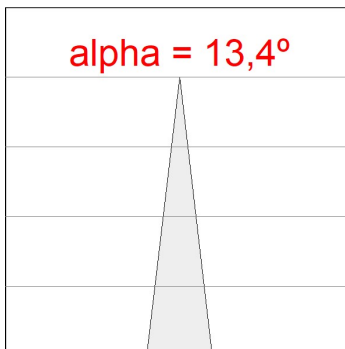

Finish: Textured anthracite

Weight: 12.204 g

Maximum surface exposed to wind: 0 M2

Installation: Surface

TECHNICAL SPECIFICATIONS:

Light output:	7.257 lm	°K :	3000
Plum:	59,5W	CRI :	80
Efficacy:	122 lm/w	MacAdam:	4
Type:	HIGH POWER	Power Supply:	220-240V 50/60Hz
LED Lifetime:	100.000 L90 B10 (Ta=25°C)	Gear:	Electronic
Power:	53,5W		

Light output tolerance +/- 10%

CUSTOM MADE OPTIONS:

PHOTOMETRIC DATA :

SH33810SP830NA
 $\eta = 99\%$
 $I_{max} = 10819 \text{ cd/klm}$
UTE: 0,99A
CIE: 87 100 100 100 99

ACCESORIES :

Support

Product code:
COARDB120A
COARIN120A