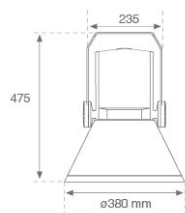

SHOT 380

SH33810SP830NA

SHOT 380 G3 10000 830 SP ANT

Description:

LAMP outdoor Medium Floodlight with bracket to install on surface, on pole or column, model SHOT 380 G3 10000. Body made of die-cast lacquered aluminium, with tempered glass, stainless steel screws and silicone gasket. Passive dissipation for a suitable thermal management. HIGH POWER LED, 3000K colour temperature, CRI80. Spot optic. Adjustable 270°. ON/OFF electronic gear. IP65 and IK08 rated. Insulation class 1. Lifetime: 100.000 L90 B10 (Ta=25°C). BUG Rate: B3 U0 G0, ULOR: 0%. Easy installation, supplied with hose and connector. Available finishes: anthracite and textured grey.

Finish: Textured anthracite

Weight: 12.204 g

Maximum surface exposed to wind: 0 M2

Installation: Surface

TECHNICAL SPECIFICATIONS:

Light output:	7.257 lm	°K :	3000
Plum:	59,5W	CRI :	80
Efficacy:	122 lm/w	MacAdam:	4
Type:	HIGH POWER	Power Supply:	220-240V 50/60Hz
LED Lifetime:	100.000 L90 B10 (Ta=25°C)	Gear:	Electronic
Power:	53,5W		

Description:
ACC. CO ARM LONG IND Ø60 GR.
ACC. CO ARM LONG IND Ø76 GR.

Product code:
COARLOINT080A

Description:
ACC. CO ARM LONG INT ANT.

Product code:
COARLOINT080G

Description:
ACC. CO ARM LONG INT GR.

SHOT 380

Product code:
COARSHDB60A
COARSHDB76A

Description:
ACC. CO ARM SHORT DB Ø60 ANT.
ACC. CO ARM SHORT DB Ø76 ANT.

Product code:
COARSHDB60G
COARSHDB76G

Description:
ACC. CO ARM SHORT DB Ø60 GR.
ACC. CO ARM SHORT DB Ø76 GR.