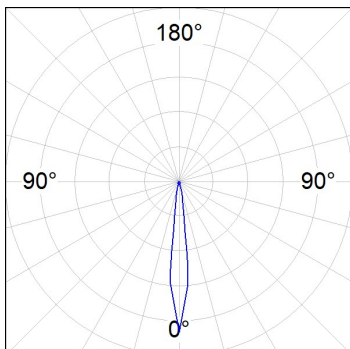

SHOT 380

SH33810SP830NA

SHOT 380 G3 10000 830 SP ANT

Description:

LAMP outdoor Medium Floodlight with bracket to install on surface, on pole or column, model SHOT 380 G3 10000. Body made of die-cast lacquered aluminium, with tempered glass, stainless steel screws and silicone gasket. Passive dissipation for a suitable thermal management. HIGH POWER LED, 3000K colour temperature, CRI80. Spot optic. Adjustable 270°. ON/OFF electronic gear. IP65 and IK08 rated. Insulation class 1. Lifetime: 100.000 L90 B10 (Ta=25°C). BUG Rate: B3 U0 G0, ULOR: 0%. Easy installation, supplied with hose and connector. Available finishes: anthracite and textured grey.

Finish: Textured anthracite

Weight: 12.204 g

Maximum surface exposed to wind: 0 M2

Installation: Surface

TECHNICAL SPECIFICATIONS:

Light output:	7.257 lm	°K :	3000
Plum:	59,5W	CRI :	80
Efficacy:	122 lm/w	MacAdam:	4
Type:	HIGH POWER	Power Supply:	220-240V 50/60Hz
LED Lifetime:	100.000 L90 B10 (Ta=25°C)	Gear:	Electronic
Power:	53,5W		

Light output tolerance +/- 10%

CUSTOM MADE OPTIONS:

PHOTOMETRIC DATA :

SH33810SP830NA
 $\eta = 99\%$
 $I_{max} = 10819 \text{ cd/klm}$
UTE: 0,99A
CIE: 87 100 100 100 99

ACCESORIES :

Support

Product code:
COARDB120A
COARIN120A