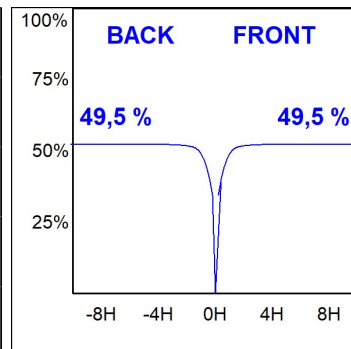

SHOT 380

SH33810SP830NA

SHOT 380 G3 10000 830 SP ANT

Description:

LAMP outdoor Medium Floodlight with bracket to install on surface, on pole or column, model SHOT 380 G3 10000. Body made of die-cast lacquered aluminium, with tempered glass, stainless steel screws and silicone gasket. Passive dissipation for a suitable thermal management. HIGH POWER LED, 3000K colour temperature, CRI80. Spot optic. Adjustable 270°. ON/OFF electronic gear. IP65 and IK08 rated. Insulation class 1. Lifetime: 100.000 L90 B10 (Ta=25°C). BUG Rate: B3 U0 G0, ULOR: 0%. Easy installation, supplied with hose and connector. Available finishes: anthracite and textured grey.

Finish: Textured anthracite

Weight: 12.204 g

Maximum surface exposed to wind: 0 M2

Installation: Surface

TECHNICAL SPECIFICATIONS:

Light output:	7.257 lm	°K :	3000
Plum:	59,5W	CRI :	80
Efficacy:	122 lm/w	MacAdam:	4
Type:	HIGH POWER	Power Supply:	220-240V 50/60Hz
LED Lifetime:	100.000 L90 B10 (Ta=25°C)	Gear:	Electronic
Power:	53,5W		

Light output tolerance +/- 10%

CUSTOM MADE OPTIONS:

PHOTOMETRIC DATA :

SH33810SP830NA
 $\eta = 99\%$
 $I_{max} = 10819 \text{ cd/klm}$
UTE: 0,99A
CIE: 87 100 100 100 99

ACCESORIES :

Support

Product code:
COARDB120A
COARIN120A