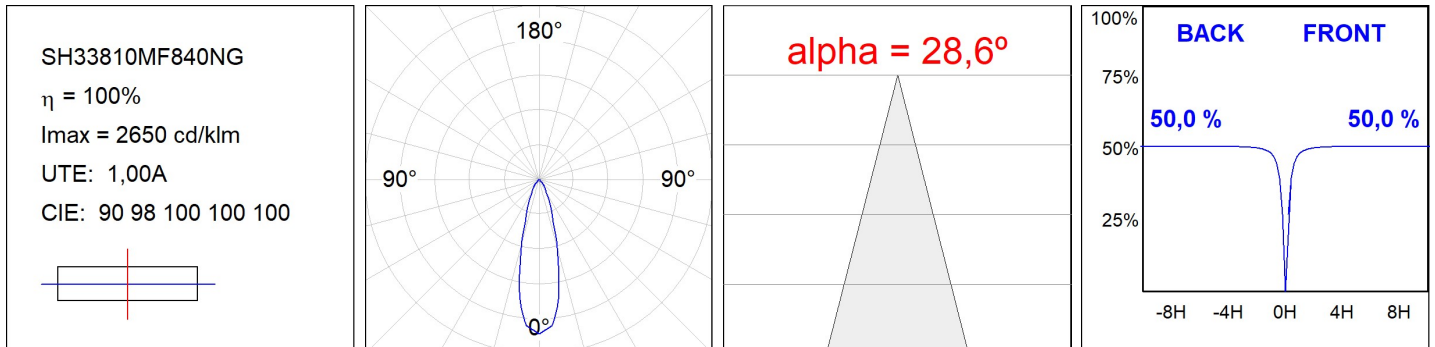

PHOTOMETRIC DATA :