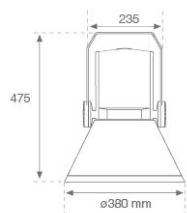

### Description:

LAMP outdoor Medium Floodlight with bracket to install on surface, on pole or column, model SHOT 380 G3 10000. Body made of die-cast lacquered aluminium, with tempered glass, stainless steel screws and silicone gasket. Passive dissipation for a suitable thermal management. MID-POWER LED, 4000K colour temperature, CRI80. Medium Flood optic. Adjustable 270°. ON/OFF electronic gear. IP65 and IK08 rated. Insulation class 1. Lifetime: 100.000 L90 B10 (Ta=25°C). BUG Rate: B3 U0 G0, ULOR: 0%. Easy installation, supplied with hose and connector. Available finishes: anthracite and textured grey.

**Finish:** Texturised grey

**Weight:** 12.204 g

**Maximum surface exposed to wind:** 0 M2

**Installation:** Surface