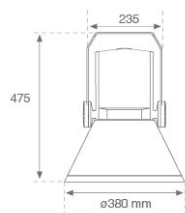

SHOT 380

SH33810MF840NA

SHOT 380 G3 10000 840 MFL ANT

Description:

LAMP outdoor Medium Floodlight with bracket to install on surface, on pole or column, model SHOT 380 G3 10000. Body made of die-cast lacquered aluminium, with tempered glass, stainless steel screws and silicone gasket. Passive dissipation for a suitable thermal management. MID-POWER LED, 4000K colour temperature, CRI80. Medium Flood optic. Adjustable 270°. ON/OFF electronic gear. IP65 and IK08 rated. Insulation class 1. Lifetime: 100.000 L90 B10 (Ta=25°C). BUG Rate: B3 U0 G0, ULOR: 0%. Easy installation, supplied with hose and connector. Available finishes: anthracite and textured grey.

Finish: Textured anthracite

Weight: 12.204 g

Maximum surface exposed to wind: 0 M2

Installation: Surface

TECHNICAL SPECIFICATIONS:

Light output:	8.743 lm	°K :	4000
Plum:	59,5W	CRI :	80
Efficacy:	146,9 lm/w	MacAdam:	3
Type:	MID POWER	Power Supply:	220-240V 50/60Hz
LED Lifetime:	100.000 L90 B10 (Ta=25°C)	Gear:	Electronic
Power:	53,5W		

Description:
ACC. CO ARM LONG DB Ø60 ANT.
ACC. CO ARM LONG DB Ø76 ANT.

Product code:
COARLODB60G
COARLODB76G

Description:
ACC. CO ARM LONG DB Ø60 GR.
ACC. CO ARM LONG DB Ø76 GR.

Product code:
COARLOIN60A
COARLOIN76A

Description:
ACC. CO ARM LONG INT ANT.

Product code:
COARLOINT080G

Description:
ACC. CO ARM LONG INT GR.

SHOT 380

Product code:
COARSHDB60A
COARSHDB76A

Description:
ACC. CO ARM SHORT DB Ø60 ANT.
ACC. CO ARM SHORT DB Ø76 ANT.