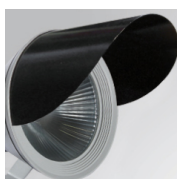

Description:
ACC. CO ARM SHORT INT GR.

Product code:
FXARWAA

Description:
ACC. FX ARM WALL ANT.

Product code:
FXARWAG

Description:
ACC. FX ARM WALL GR.

ACCESORIES :

Optical

Product code:
SH38SC381B