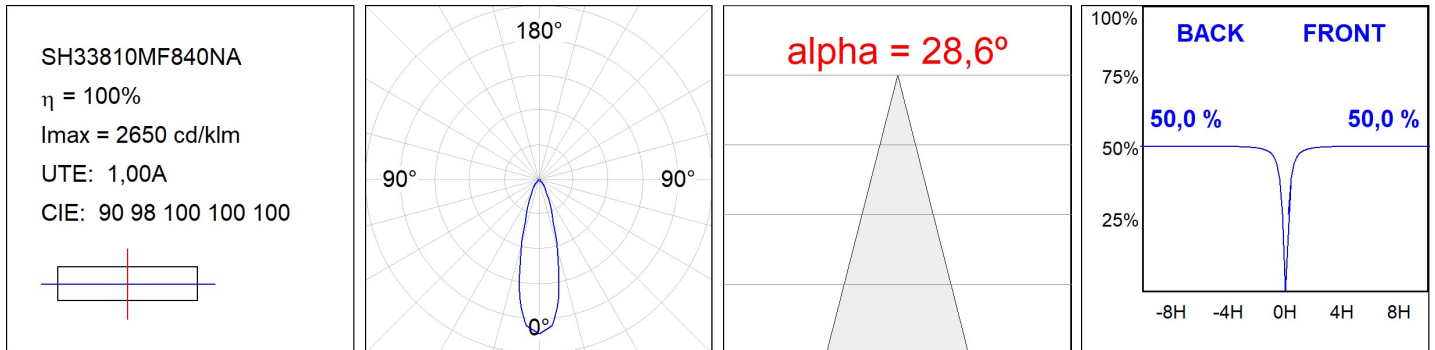

PHOTOMETRIC DATA :