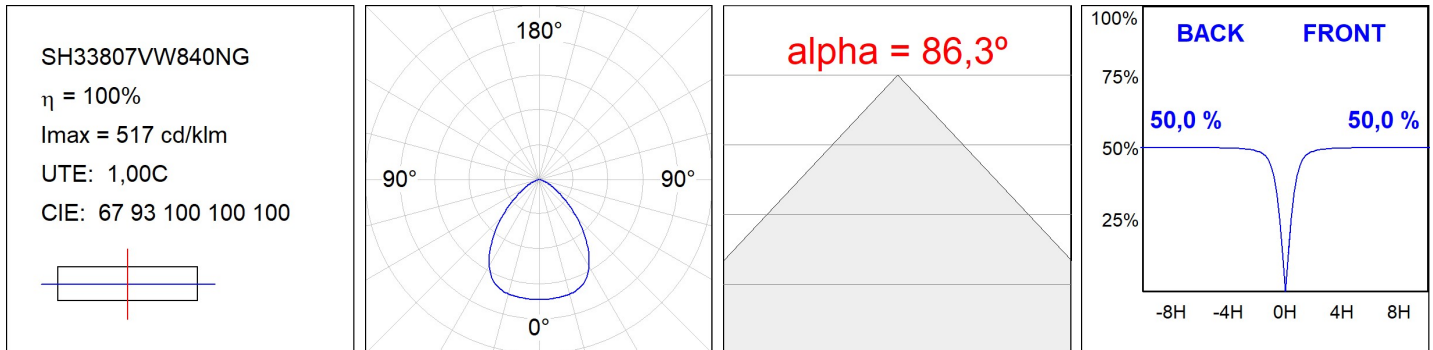

PHOTOMETRIC DATA :