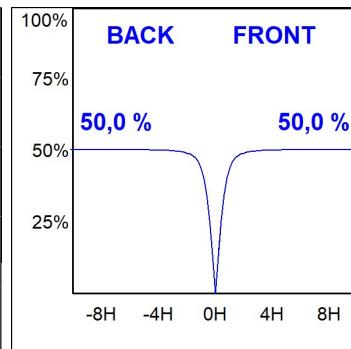

SHOT 380

SH33807VW840NA

SHOT 380 G3 7000 840 VWFL ANT

Description:

LAMP outdoor Medium Floodlight with bracket to install on surface, on pole or column, model SHOT 380 G3 7000. Body made of die-cast lacquered aluminium, with tempered glass, stainless steel screws and silicone gasket. Passive dissipation for a suitable thermal management. HIGH POWER LED, 4000K colour temperature, CRI80. Very wide flood optic. Adjustable 270°. ON/OFF electronic gear. IP65 and IK08 rated. Insulation class 1. Lifetime: 100.000 L90 B10 (Ta=25°C). BUG Rate: B3 U0 G0, ULOR: 0%. Easy installation, supplied with hose and connector. Available finishes: anthracite and textured grey.

Finish: Textured anthracite

Weight: 12.204 g

Maximum surface exposed to wind: 0 M2

Installation: Surface

TECHNICAL SPECIFICATIONS:

Light output:	6.213 lm	°K :	4000
Plum:	40,7W	CRI :	80
Efficacy:	152,7 lm/w	MacAdam:	3
Type:	MID POWER	Power Supply:	220-240V 50/60Hz
LED Lifetime:	100.000 L90 B10 (Ta=25°C)	Gear:	Electronic
Power:	35W		

Light output tolerance +/- 10%

CUSTOM MADE OPTIONS:

PHOTOMETRIC DATA :

SH33807VW840NA
 $\eta = 100\%$
 $I_{max} = 517 \text{ cd/klm}$
UTE: 1,00C
CIE: 67 93 100 100 100

ACCESORIES :

Support

Product code:
COARDB120A
COARIN120A