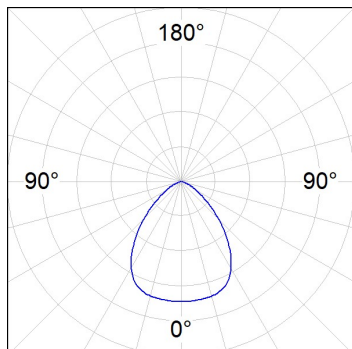

SHOT 380

SH33807VW840NA

SHOT 380 G3 7000 840 VWFL ANT

Description:

LAMP outdoor Medium Floodlight with bracket to install on surface, on pole or column, model SHOT 380 G3 7000. Body made of die-cast lacquered aluminium, with tempered glass, stainless steel screws and silicone gasket. Passive dissipation for a suitable thermal management. HIGH POWER LED, 4000K colour temperature, CRI80. Very wide flood optic. Adjustable 270°. ON/OFF electronic gear. IP65 and IK08 rated. Insulation class 1. Lifetime: 100.000 L90 B10 (Ta=25°C). BUG Rate: B3 U0 G0, ULOR: 0%. Easy installation, supplied with hose and connector. Available finishes: anthracite and textured grey.

Finish: Textured anthracite

Weight: 12.204 g

Maximum surface exposed to wind: 0 M2

Installation: Surface

TECHNICAL SPECIFICATIONS:

Light output:	6.213 lm	°K :	4000
Plum:	40,7W	CRI :	80
Efficacy:	152,7 lm/w	MacAdam:	3
Type:	MID POWER	Power Supply:	220-240V 50/60Hz
LED Lifetime:	100.000 L90 B10 (Ta=25°C)	Gear:	Electronic
Power:	35W		

Light output tolerance +/- 10%

CUSTOM MADE OPTIONS:

PHOTOMETRIC DATA :

SH33807VW840NA
 $\eta = 100\%$
 $I_{max} = 517 \text{ cd/klm}$
UTE: 1,00C
CIE: 67 93 100 100 100

ACCESORIES :

Support

Product code:
COARDB120A
COARIN120A