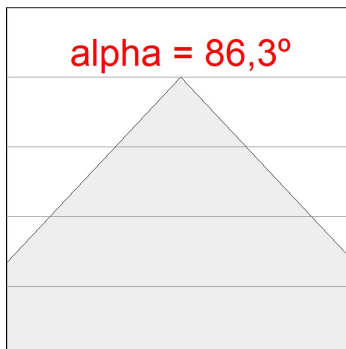

PHOTOMETRIC DATA :

SH33807VW840NA
 $\eta = 100\%$
 $I_{max} = 517 \text{ cd/klm}$
UTE: 1,00C
CIE: 67 93 100 100 100