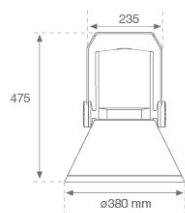

SHOT 380

SH33807VW840NA

SHOT 380 G3 7000 840 VWFL ANT

Description:

LAMP outdoor Medium Floodlight with bracket to install on surface, on pole or column, model SHOT 380 G3 7000. Body made of die-cast lacquered aluminium, with tempered glass, stainless steel screws and silicone gasket. Passive dissipation for a suitable thermal management. HIGH POWER LED, 4000K colour temperature, CRI80. Very wide flood optic. Adjustable 270°. ON/OFF electronic gear. IP65 and IK08 rated. Insulation class 1. Lifetime: 100.000 L90 B10 (Ta=25°C). BUG Rate: B3 U0 G0, ULOR: 0%. Easy installation, supplied with hose and connector. Available finishes: anthracite and textured grey.

Finish: Textured anthracite

Weight: 12.204 g

Maximum surface exposed to wind: 0 M2

Installation: Surface

TECHNICAL SPECIFICATIONS:

Light output:	6.213 lm	°K :	4000
Plum:	40,7W	CRI :	80
Efficacy:	152,7 lm/w	MacAdam:	3
Type:	MID POWER	Power Supply:	220-240V 50/60Hz
LED Lifetime:	100.000 L90 B10 (Ta=25°C)	Gear:	Electronic
Power:	35W		

Light output tolerance +/- 10%

CUSTOM MADE OPTIONS:

PHOTOMETRIC DATA :

SH33807VW840NA
 $\eta = 100\%$
 $I_{max} = 517 \text{ cd/klm}$
UTE: 1,00C
CIE: 67 93 100 100 100

ACCESORIES :

Support

Product code:
COARDB120A
COARIN120A

Description:
ACC. CO ARM LONG IND Ø60 GR.
ACC. CO ARM LONG IND Ø76 GR.

Product code:
COARLOINT080A

Description:
ACC. CO ARM LONG INT ANT.

Product code:
COARLOINT080G

Description:
ACC. CO ARM LONG INT GR.

SHOT 380