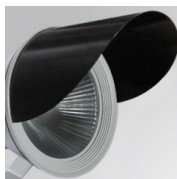

ACCESORIES :

Optical

Product code:
SH38SC381B

Description:
SHOT 380 ACC. ANTIGLARE SCREEN