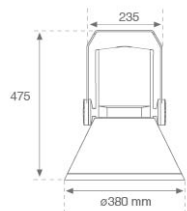

SHOT 380

SH33807VW830NG

SHOT 380 G3 7000 830 VWFL GR

Description:

LAMP outdoor Medium Floodlight with bracket to install on surface, on pole or column, model SHOT 380 G3 7000. Body made of die-cast lacquered aluminium, with tempered glass, stainless steel screws and silicone gasket. Passive dissipation for a suitable thermal management. HIGH POWER LED, 3000K colour temperature, CRI80. Very wide flood optic. Adjustable 270°. ON/OFF electronic gear. IP65 and IK08 rated. Insulation class 1. Lifetime: 100.000 L90 B10 (Ta=25°C). BUG Rate: B3 U0 G0, ULOR: 0%. Easy installation, supplied with hose and connector. Available finishes: anthracite and textured grey.

Finish: Texturised grey

Weight: 12.204 g

Maximum surface exposed to wind: 0 M2

Installation: Surface

TECHNICAL SPECIFICATIONS:

Light output:	5.836 lm	°K :	3000
Plum:	40,7W	CRI :	80
Efficacy:	143,4 lm/w	MacAdam:	3
Type:	MID POWER	Power Supply:	220-240V 50/60Hz
LED Lifetime:	100.000 L90 B10 (Ta=25°C)	Gear:	Electronic
Power:	35W		

Description:
ACC. CO ARM LONG DB Ø60 ANT.
ACC. CO ARM LONG DB Ø76 ANT.

Product code:
COARLODB60G
COARLODB76G

Description:
ACC. CO ARM LONG DB Ø60 GR.
ACC. CO ARM LONG DB Ø76 GR.

Product code:
COARLOIN60A
COARLOIN76A

Description:
ACC. CO ARM LONG INT ANT.

Product code:
COARLOINT080G

Description:
ACC. CO ARM LONG INT GR.

SHOT 380

Product code:
COARSHDB60A
COARSHDB76A

Description:
ACC. CO ARM SHORT DB Ø60 ANT.
ACC. CO ARM SHORT DB Ø76 ANT.