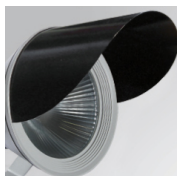

SHOT 380

SH33807VW830NG

SHOT 380 G3 7000 830 VWFL GR

Description:

LAMP outdoor Medium Floodlight with bracket to install on surface, on pole or column, model SHOT 380 G3 7000. Body made of die-cast lacquered aluminium, with tempered glass, stainless steel screws and silicone gasket. Passive dissipation for a suitable thermal management. HIGH POWER LED, 3000K colour temperature, CRI80. Very wide flood optic. Adjustable 270°. ON/OFF electronic gear. IP65 and IK08 rated. Insulation class 1. Lifetime: 100.000 L90 B10 (Ta=25°C). BUG Rate: B3 U0 G0, ULOR: 0%. Easy installation, supplied with hose and connector. Available finishes: anthracite and textured grey.

Description:
ACC. CO ARM SHORT INT GR.

Product code:
FXARWAA

Description:
ACC. FX ARM WALL ANT.

Product code:
FXARWAG

Description:
ACC. FX ARM WALL GR.

ACCESORIES :

Optical

Product code:
SH38SC381B