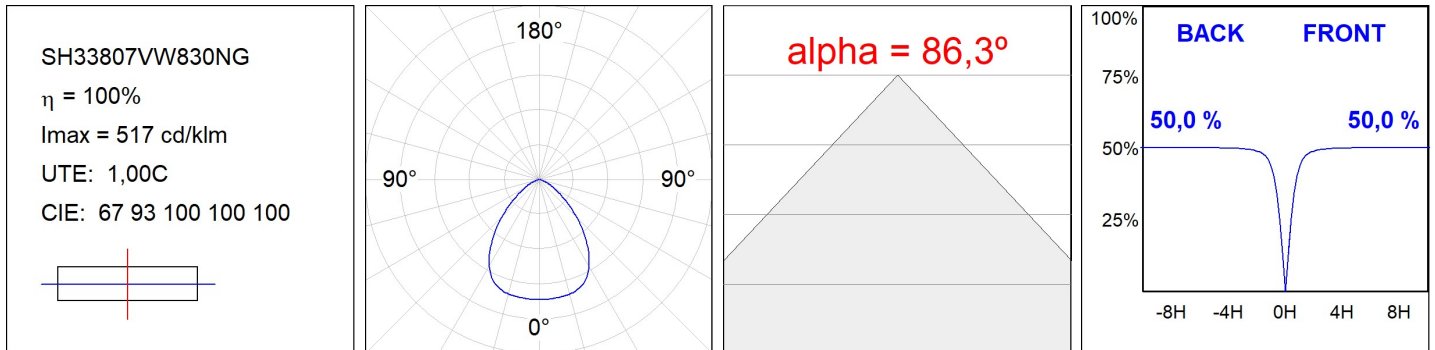

PHOTOMETRIC DATA :