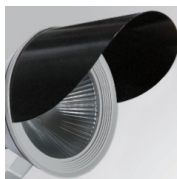

SHOT 380

SH33807VW830NA

SHOT 380 G3 7000 830 VWFL ANT

Description:

LAMP outdoor Medium Floodlight with bracket to install on surface, on pole or column, model SHOT 380 G3 7000. Body made of die-cast lacquered aluminium, with tempered glass, stainless steel screws and silicone gasket. Passive dissipation for a suitable thermal management. HIGH POWER LED, 3000K colour temperature, CRI80. Very wide flood optic. Adjustable 270°. ON/OFF electronic gear. IP65 and IK08 rated. Insulation class 1. Lifetime: 100.000 L90 B10 (Ta=25°C). BUG Rate: B3 U0 G0, ULOR: 0%. Easy installation, supplied with hose and connector. Available finishes: anthracite and textured grey.

Description:
ACC. CO ARM SHORT INT GR.

Product code:
FXARWAA

Description:
ACC. FX ARM WALL ANT.

Product code:
FXARWAG

Description:
ACC. FX ARM WALL GR.

ACCESORIES :

Optical

Product code:
SH38SC381B