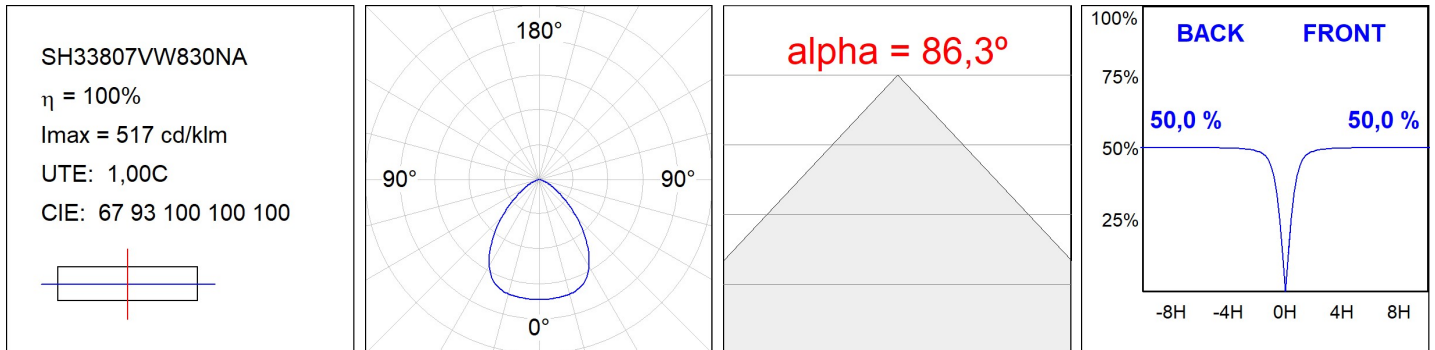

PHOTOMETRIC DATA :