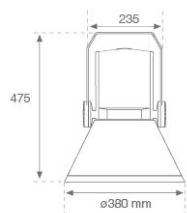

SHOT 380

SH33807VW830NA

SHOT 380 G3 7000 830 VWFL ANT

Description:

LAMP outdoor Medium Floodlight with bracket to install on surface, on pole or column, model SHOT 380 G3 7000. Body made of die-cast lacquered aluminium, with tempered glass, stainless steel screws and silicone gasket. Passive dissipation for a suitable thermal management. HIGH POWER LED, 3000K colour temperature, CRI80. Very wide flood optic. Adjustable 270°. ON/OFF electronic gear. IP65 and IK08 rated. Insulation class 1. Lifetime: 100.000 L90 B10 (Ta=25°C). BUG Rate: B3 U0 G0, ULOR: 0%. Easy installation, supplied with hose and connector. Available finishes: anthracite and textured grey.

Finish: Textured anthracite

Weight: 12.204 g

Maximum surface exposed to wind: 0 M2

Installation: Surface

TECHNICAL SPECIFICATIONS:

| | | | |
|----------------------|---------------------------|----------------------|------------------|
| Light output: | 5.836 lm | °K : | 3000 |
| Plum: | 40,7W | CRI : | 80 |
| Efficacy: | 143,4 lm/w | MacAdam: | 3 |
| Type: | MID POWER | Power Supply: | 220-240V 50/60Hz |
| LED Lifetime: | 100.000 L90 B10 (Ta=25°C) | Gear: | Electronic |
| Power: | 35W | | |

Description:
ACC. CO ARM LONG DB Ø60 ANT.
ACC. CO ARM LONG DB Ø76 ANT.

Product code:
COARLODB60G
COARLODB76G

Description:
ACC. CO ARM LONG DB Ø60 GR.
ACC. CO ARM LONG DB Ø76 GR.

Product code:
COARLOIN60A
COARLOIN76A

Description:
ACC. CO ARM LONG INT ANT.

Product code:
COARLOINT080G

Description:
ACC. CO ARM LONG INT GR.

SHOT 380

Product code:
COARSHDB60A
COARSHDB76A

Description:
ACC. CO ARM SHORT DB Ø60 ANT.
ACC. CO ARM SHORT DB Ø76 ANT.