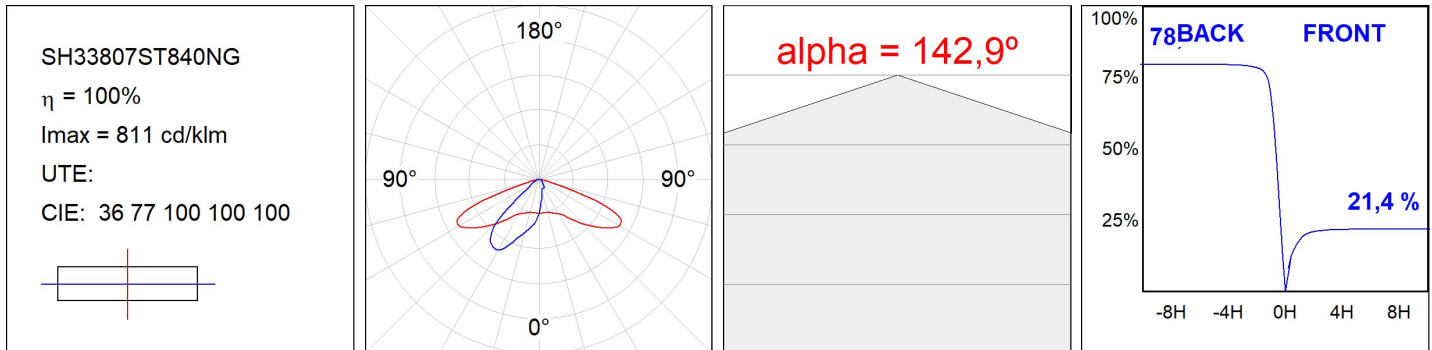

SHOT 380

SH33807ST840NG

SHOT 380 G3 7000 840 STREET GR

Description:

LAMP outdoor Medium Floodlight with bracket to install on surface, on pole or column, model SHOT 380 G3 7000. Body made of die-cast lacquered aluminium, with tempered glass, stainless steel screws and silicone gasket. Passive dissipation for a suitable thermal management. MID-POWER LED, 4000K colour temperature, CRI80. Street optic. Adjustable 270°. ON/OFF electronic gear. IP65 and IK08 rated. Insulation class 1. Lifetime: 100.000 L90 B10 (Ta=25°C). BUG Rate: B1 U1 G1, ULOR: 0%. Easy installation, supplied with hose and connector. Available finishes: anthracite and textured grey.

Finish: Texturised grey

Weight: 12.204 g

Maximum surface exposed to wind: 0 M2

Installation: Surface

TECHNICAL SPECIFICATIONS:

Light output:	5.550 lm	°K :	4000
Plum:	40,7W	CRI :	80
Efficacy:	136,4 lm/w	MacAdam:	3
Type:	MID POWER	Power Supply:	220-240V 50/60Hz
LED Lifetime:	100.000 L90 B10 (Ta=25°C)	Gear:	Electronic
Power:	35W		

Light output tolerance +/- 10%

CUSTOM MADE OPTIONS:

PHOTOMETRIC DATA :

ACCESORIES :

Support

Product code:

COARIN060A

Description: