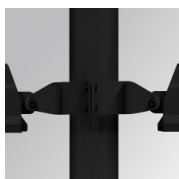

Product code:

COARIN120A

Description:

ACC. CO ARM IND 120-130 ANT.