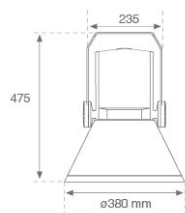

SHOT 380

SH33807ST840NG

SHOT 380 G3 7000 840 STREET GR

Description:

LAMP outdoor Medium Floodlight with bracket to install on surface, on pole or column, model SHOT 380 G3 7000. Body made of die-cast lacquered aluminium, with tempered glass, stainless steel screws and silicone gasket. Passive dissipation for a suitable thermal management. MID-POWER LED, 4000K colour temperature, CRI80. Street optic. Adjustable 270°. ON/OFF electronic gear. IP65 and IK08 rated. Insulation class 1. Lifetime: 100.000 L90 B10 (Ta=25°C). BUG Rate: B1 U1 G1, ULOR: 0%. Easy installation, supplied with hose and connector. Available finishes: anthracite and textured grey.

Finish: Texturised grey

Weight: 12.204 g

Maximum surface exposed to wind: 0 M2

Installation: Surface

TECHNICAL SPECIFICATIONS:

Light output:	5.550 lm	°K :	4000
Plum:	40,7W	CRI :	80
Efficacy:	136,4 lm/w	MacAdam:	3
Type:	MID POWER	Power Supply:	220-240V 50/60Hz
LED Lifetime:	100.000 L90 B10 (Ta=25°C)	Gear:	Electronic
Power:	35W		

Description:

ACC. CO ARM LONG DB Ø60 ANT.

ACC. CO ARM LONG DB Ø76 ANT.

Product code:

COARLODB60G

COARLODB76G

Description:

ACC. CO ARM LONG DB Ø60 GR.

COARLOIN60G

COARLOIN76G

Description:

ACC. CO ARM LONG IND Ø60 GR.

ACC. CO ARM LONG IND Ø76 GR.

Product code:

COARLOINT080A

Description: