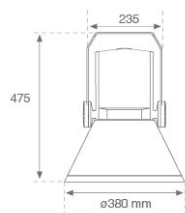

SHOT 380

SH33807ST840NA

SHOT 380 G3 7000 840 STREET ANT

Description:

LAMP outdoor Medium Floodlight with bracket to install on surface, on pole or column, model SHOT 380 G3 7000. Body made of die-cast lacquered aluminium, with tempered glass, stainless steel screws and silicone gasket. Passive dissipation for a suitable thermal management. MID-POWER LED, 4000K colour temperature, CRI80. Street optic. Adjustable 270°. ON/OFF electronic gear. IP65 and IK08 rated. Insulation class 1. Lifetime: 100.000 L90 B10 (Ta=25°C). BUG Rate: B1 U1 G1, ULOR: 0%. Easy installation, supplied with hose and connector. Available finishes: anthracite and textured grey.

Finish: Textured anthracite

Weight: 12.204 g

Maximum surface exposed to wind: 0 M2

Installation: Surface

TECHNICAL SPECIFICATIONS:

Light output:	5.550 lm	°K :	4000
Plum:	40,7W	CRI :	80
Efficacy:	136,4 lm/w	MacAdam:	3
Type:	MID POWER	Power Supply:	220-240V 50/60Hz
LED Lifetime:	100.000 L90 B10 (Ta=25°C)	Gear:	Electronic
Power:	35W		

Description:
ACC. CO ARM LONG DB Ø60 ANT.
ACC. CO ARM LONG DB Ø76 ANT.

Product code:
COARLODB60G
COARLODB76G

Description:
ACC. CO ARM LONG DB Ø60 GR.
ACC. CO ARM LONG DB Ø76 GR.

Product code:
COARLOIN60A
COARLOIN76A

Description:
ACC. CO ARM LONG INT ANT.

Product code:
COARLOINT080G

Description:
ACC. CO ARM LONG INT GR.

SHOT 380

Product code:
COARSHDB60A
COARSHDB76A

Description:
ACC. CO ARM SHORT DB Ø60 ANT.
ACC. CO ARM SHORT DB Ø76 ANT.