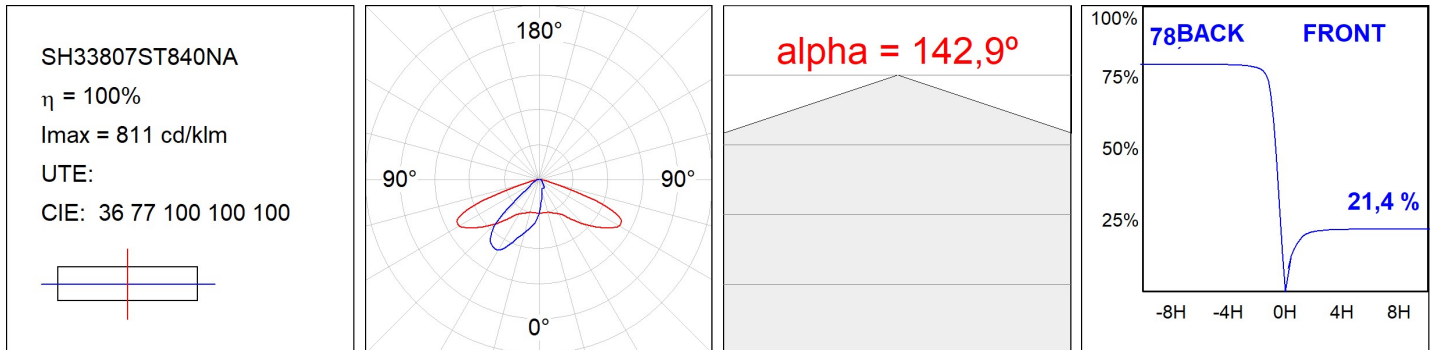

PHOTOMETRIC DATA :