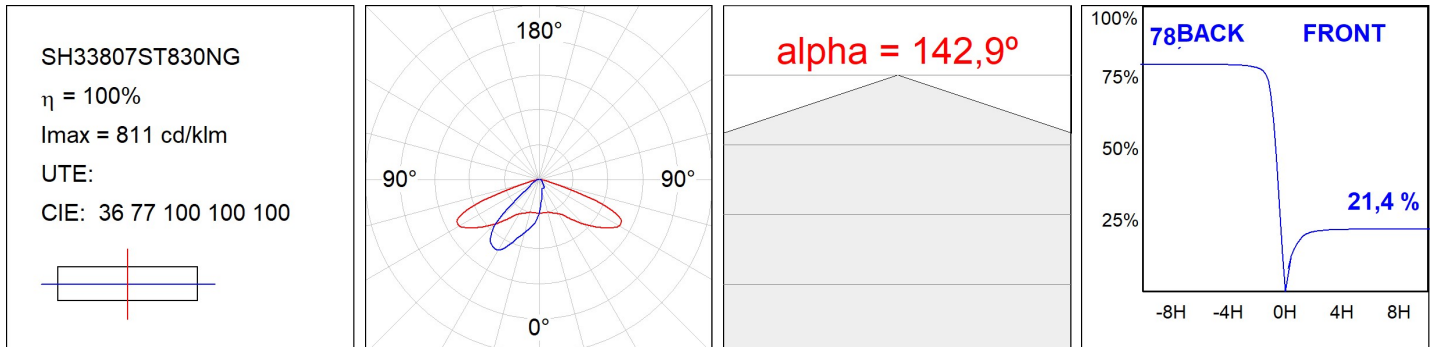

PHOTOMETRIC DATA :