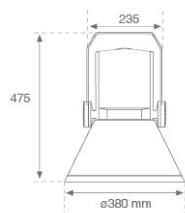

**Finish:** Texturised grey

**Weight:** 12.204 g

**Maximum surface exposed to wind:** 0 M2

**Installation:** Surface