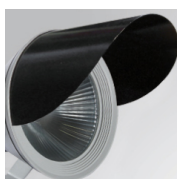

SHOT 380

SH33807SP840NA

SHOT 380 G3 7000 840 SP ANT

Description:

LAMP outdoor Medium Floodlight with bracket to install on surface, on pole or column, model SHOT 380 G3 7000. Body made of die-cast lacquered aluminium, with tempered glass, stainless steel screws and silicone gasket. Passive dissipation for a suitable thermal management. HIGH POWER LED, 4000K colour temperature, CRI80. Spot optic. Adjustable 270°. ON/OFF electronic gear. IP65 and IK08 rated. Insulation class 1. Lifetime: 100.000 L90 B10 (Ta=25°C). BUG Rate: B3 U0 G0, ULOR: 0%. Easy installation, supplied with hose and connector. Available finishes: anthracite and textured grey.

Description:
ACC. CO ARM SHORT INT GR.

Product code:
FXARWAA

Description:
ACC. FX ARM WALL ANT.

Product code:
FXARWAG

Description:
ACC. FX ARM WALL GR.

ACCESORIES :

Optical

Product code:
SH38SC381B