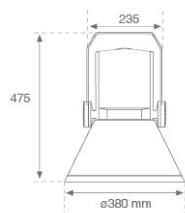

SHOT 380

SH33807SP840NA

SHOT 380 G3 7000 840 SP ANT

Description:

LAMP outdoor Medium Floodlight with bracket to install on surface, on pole or column, model SHOT 380 G3 7000. Body made of die-cast lacquered aluminium, with tempered glass, stainless steel screws and silicone gasket. Passive dissipation for a suitable thermal management. HIGH POWER LED, 4000K colour temperature, CRI80. Spot optic. Adjustable 270°. ON/OFF electronic gear. IP65 and IK08 rated. Insulation class 1. Lifetime: 100.000 L90 B10 (Ta=25°C). BUG Rate: B3 U0 G0, ULOR: 0%. Easy installation, supplied with hose and connector. Available finishes: anthracite and textured grey.

Finish: Textured anthracite

Weight: 12.204 g

Maximum surface exposed to wind: 0 M2

Installation: Surface

TECHNICAL SPECIFICATIONS:

Light output:	5.539 lm	°K :	4000
Plum:	40,7W	CRI :	80
Efficacy:	136,1 lm/w	MacAdam:	4
Type:	HIGH POWER	Power Supply:	220-240V 50/60Hz
LED Lifetime:	100.000 L90 B10 (Ta=25°C)	Gear:	Electronic
Power:	35W		

Description:
ACC. CO ARM LONG DB Ø60 ANT.
ACC. CO ARM LONG DB Ø76 ANT.

Product code:
COARLODB60G
COARLODB76G

Description:
ACC. CO ARM LONG DB Ø60 GR.
ACC. CO ARM LONG DB Ø76 GR.

Product code:
COARLOIN60A
COARLOIN76A

Description:
ACC. CO ARM LONG INT ANT.

Product code:
COARLOINT080G

Description:
ACC. CO ARM LONG INT GR.

SHOT 380

Product code:
COARSHDB60A
COARSHDB76A

Description:
ACC. CO ARM SHORT DB Ø60 ANT.
ACC. CO ARM SHORT DB Ø76 ANT.