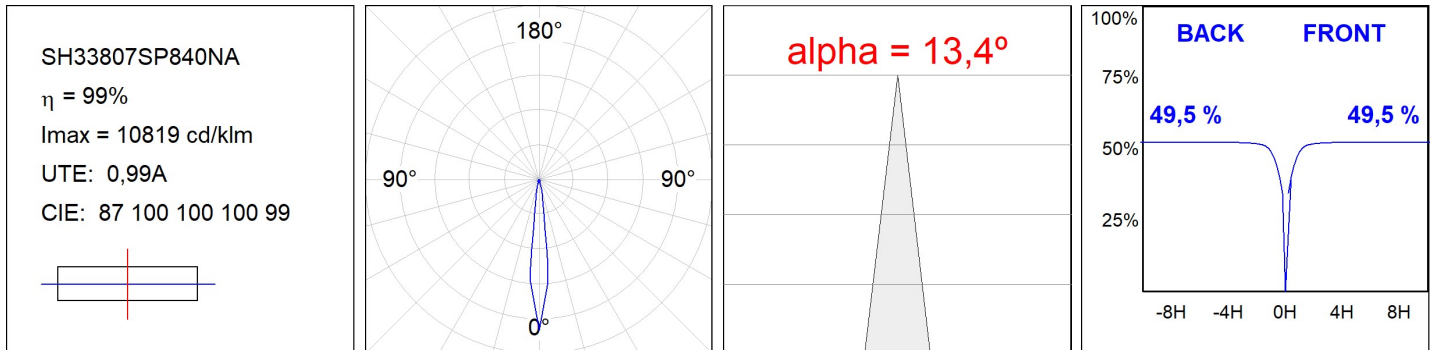

PHOTOMETRIC DATA :