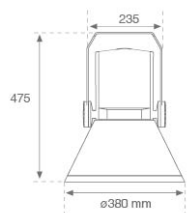

### Description:

LAMP outdoor Medium Floodlight with bracket to install on surface, on pole or column, model SHOT 380 G3 7000. Body made of die-cast lacquered aluminium, with tempered glass, stainless steel screws and silicone gasket. Passive dissipation for a suitable thermal management. HIGH POWER LED, 3000K colour temperature, CRI80. Spot optic. Adjustable 270°. ON/OFF electronic gear. IP65 and IK08 rated. Insulation class 1. Lifetime: 100.000 L90 B10 (Ta=25°C). BUG Rate: B3 U0 G0, ULOR: 0%. Easy installation, supplied with hose and connector. Available finishes: anthracite and textured grey.