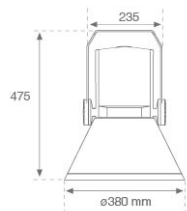

**Finish:** Texturised grey

**Weight:** 12.204 g

**Maximum surface exposed to wind:** 0 M2

**Installation:** Surface