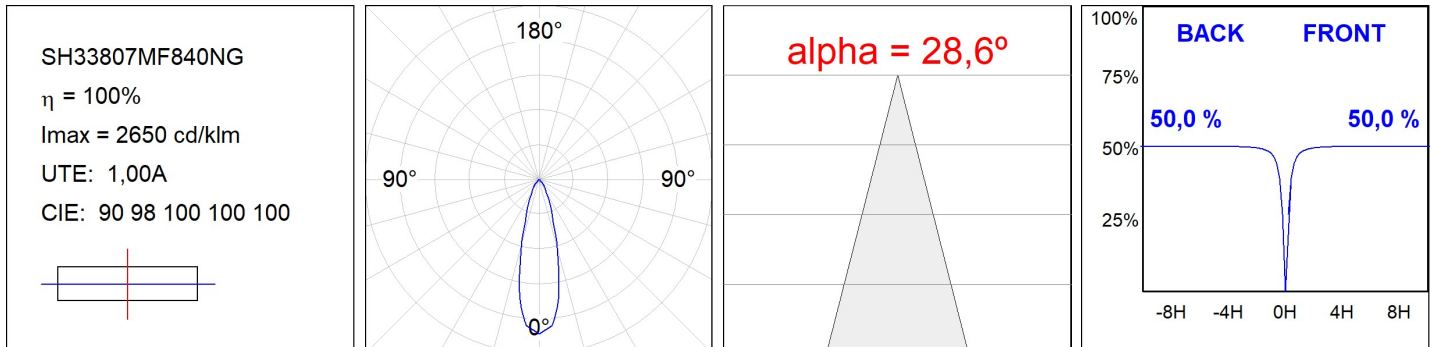

PHOTOMETRIC DATA :