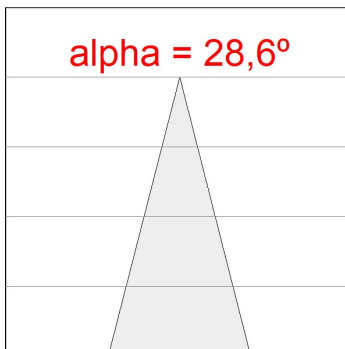

PHOTOMETRIC DATA :

SH33807MF840NA
 $\eta = 100\%$
 $I_{max} = 2650 \text{ cd/klm}$
UTE: 1,00A
CIE: 90 98 100 100 100