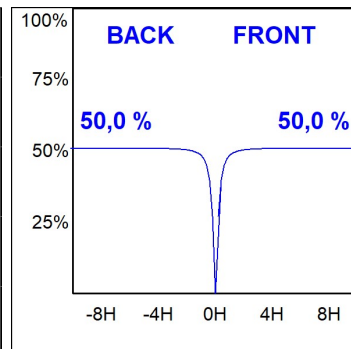

Finish: Textured anthracite

Weight: 12.204 g

Maximum surface exposed to wind: 0 M2

Installation: Surface

TECHNICAL SPECIFICATIONS:

Light output:	6.071 lm	°K :	4000
Plum:	40,7W	CRI :	80
Efficacy:	149,2 lm/w	MacAdam:	3
Type:	MID POWER	Power Supply:	220-240V 50/60Hz
LED Lifetime:	100.000 L90 B10 (Ta=25°C)	Gear:	Electronic
Power:	35W		

Light output tolerance +/- 10%

CUSTOM MADE OPTIONS:

PHOTOMETRIC DATA :

SH33807MF840NA
 $\eta = 100\%$
 $I_{max} = 2650 \text{ cd/klm}$
UTE: 1,00A
CIE: 90 98 100 100 100

ACCESORIES :

Support

Product code:
COARDB120A
COARIN120A