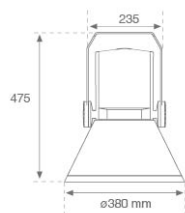

SHOT 380

SH33807MF840NA

SHOT 380 G3 7000 840 MFL ANT

Description:

LAMP outdoor Medium Floodlight with bracket to install on surface, on pole or column, model SHOT 380 G3 7000. Body made of die-cast lacquered aluminium, with tempered glass, stainless steel screws and silicone gasket. Passive dissipation for a suitable thermal management. MID-POWER LED, 4000K colour temperature, CRI80. Medium Flood optic. Adjustable 270°. ON/OFF electronic gear. IP65 and IK08 rated. Insulation class 1. Lifetime: 100.000 L90 B10 (Ta=25°C). BUG Rate: B3 U0 G0, ULOR: 0%. Easy installation, supplied with hose and connector. Available finishes: anthracite and textured grey.

Finish: Textured anthracite

Weight: 12.204 g

Maximum surface exposed to wind: 0 M2

Installation: Surface

TECHNICAL SPECIFICATIONS:

Light output:	6.071 lm	°K :	4000
Plum:	40,7W	CRI :	80
Efficacy:	149,2 lm/w	MacAdam:	3
Type:	MID POWER	Power Supply:	220-240V 50/60Hz
LED Lifetime:	100.000 L90 B10 (Ta=25°C)	Gear:	Electronic
Power:	35W		

Description:
ACC. CO ARM LONG IND Ø60 GR.
ACC. CO ARM LONG IND Ø76 GR.

Product code:
COARLOINT080A

Description:
ACC. CO ARM LONG INT ANT.

Product code:
COARLOINT080G

Description:
ACC. CO ARM LONG INT GR.

SHOT 380

Product code:
COARSHDB60A
COARSHDB76A

Description:
ACC. CO ARM SHORT DB Ø60 ANT.
ACC. CO ARM SHORT DB Ø76 ANT.

Product code:
COARSHDB60G
COARSHDB76G

Description:
ACC. CO ARM SHORT DB Ø60 GR.
ACC. CO ARM SHORT DB Ø76 GR.