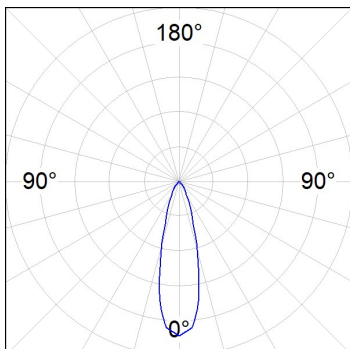

Finish: Textured anthracite

Weight: 12.204 g

Maximum surface exposed to wind: 0 M2

Installation: Surface

TECHNICAL SPECIFICATIONS:

Light output:	6.071 lm	°K :	4000
Plum:	40,7W	CRI :	80
Efficacy:	149,2 lm/w	MacAdam:	3
Type:	MID POWER	Power Supply:	220-240V 50/60Hz
LED Lifetime:	100.000 L90 B10 (Ta=25°C)	Gear:	Electronic
Power:	35W		

Light output tolerance +/- 10%

CUSTOM MADE OPTIONS:

PHOTOMETRIC DATA :

SH33807MF840NA
 $\eta = 100\%$
 $I_{max} = 2650 \text{ cd/klm}$
UTE: 1,00A
CIE: 90 98 100 100 100

ACCESORIES :

Support

Product code:
COARDB120A
COARIN120A