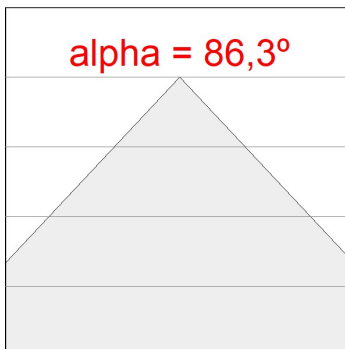

SHOT 290

SH32906VW830NG

SHOT 290 G3 5500 830 VWFL GR

Description:

LAMP outdoor Very Wide Floodlight with bracket to install on surface, on pole or column, model SHOT 290 G3 5500. Body made of die-cast lacquered aluminium, with tempered glass, stainless steel screws and silicone gasket. Passive dissipation for a suitable thermal management. MID-POWER LED, 3000K colour temperature, CRI80. Very Wide Flood optic. Adjustable 270°. ON/OFF electronic gear. IP65 and IK08 rated. Insulation class 1. Lifetime: 100.000 L90 B10 (Ta=25°C). BUG Rate: B3 U0 G0, ULOR: 0%. Easy installation, supplied with hose and connector. Available finishes: anthracite and textured grey.

Finish: Texturised grey

Weight: 8.608 g

Maximum surface exposed to wind: 0 M2

Installation: Surface

TECHNICAL SPECIFICATIONS:

Light output:	4.868 lm	°K :	3000
Plum:	34,8W	CRI :	80
Efficacy:	139,9 lm/w	MacAdam:	3
Type:	MID POWER	Power Supply:	220-240V 50/60Hz
LED Lifetime:	100.000 L90 B10 (Ta=25°C)	Gear:	Electronic
Power:	31,6W		

Light output tolerance +/- 10%

CUSTOM MADE OPTIONS:

PHOTOMETRIC DATA :

SH32906VW830NG
 $\eta = 100\%$
 $I_{max} = 517 \text{ cd/klm}$
UTE: 1,00C
CIE: 67 93 100 100 100

ACCESORIES :

Support

Product code:
COARDB120A
COARIN120A