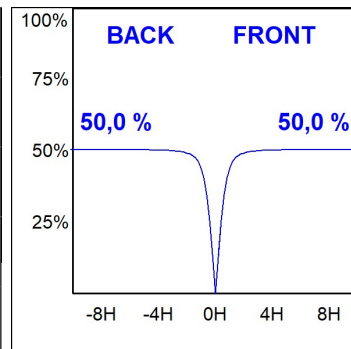

SHOT 290

SH32906VW830NG

SHOT 290 G3 5500 830 VWFL GR

Description:

LAMP outdoor Very Wide Floodlight with bracket to install on surface, on pole or column, model SHOT 290 G3 5500. Body made of die-cast lacquered aluminium, with tempered glass, stainless steel screws and silicone gasket. Passive dissipation for a suitable thermal management. MID-POWER LED, 3000K colour temperature, CRI80. Very Wide Flood optic. Adjustable 270°. ON/OFF electronic gear. IP65 and IK08 rated. Insulation class 1. Lifetime: 100.000 L90 B10 (Ta=25°C). BUG Rate: B3 U0 G0, ULOR: 0%. Easy installation, supplied with hose and connector. Available finishes: anthracite and textured grey.

Finish: Texturised grey

Weight: 8.608 g

Maximum surface exposed to wind: 0 M2

Installation: Surface

TECHNICAL SPECIFICATIONS:

Light output:	4.868 lm	°K :	3000
Plum:	34,8W	CRI :	80
Efficacy:	139,9 lm/w	MacAdam:	3
Type:	MID POWER	Power Supply:	220-240V 50/60Hz
LED Lifetime:	100.000 L90 B10 (Ta=25°C)	Gear:	Electronic
Power:	31,6W		

Light output tolerance +/- 10%

CUSTOM MADE OPTIONS:

PHOTOMETRIC DATA :

SH32906VW830NG
 $\eta = 100\%$
 $I_{max} = 517 \text{ cd/klm}$
UTE: 1,00C
CIE: 67 93 100 100 100

ACCESORIES :

Support

Product code:
COARDB120A
COARIN120A