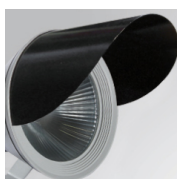

SHOT 290

SH32906VW830NG

SHOT 290 G3 5500 830 VWFL GR

Description:

LAMP outdoor Very Wide Floodlight with bracket to install on surface, on pole or column, model SHOT 290 G3 5500. Body made of die-cast lacquered aluminium, with tempered glass, stainless steel screws and silicone gasket. Passive dissipation for a suitable thermal management. MID-POWER LED, 3000K colour temperature, CRI80. Very Wide Flood optic. Adjustable 270°. ON/OFF electronic gear. IP65 and IK08 rated. Insulation class 1. Lifetime: 100.000 L90 B10 (Ta=25°C). BUG Rate: B3 U0 G0, ULOR: 0%. Easy installation, supplied with hose and connector. Available finishes: anthracite and textured grey.

Description:
ACC. CO ARM SHORT INT ANT.

Product code:
COARSHINT080G

Description:
ACC. CO ARM SHORT INT GR.

Product code:
FXARWAA

Description:
ACC. FX ARM WALL ANT.

Product code:
FXARWAG

Description:
ACC. FX ARM WALL GR.

ACCESORIES :

Optical

Product code:
SH29SC297B

Description:
SHOT 290 ACC. ANTIGLARE SCREEN