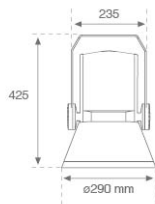

SHOT 290

SH32906VW830NG

SHOT 290 G3 5500 830 VWFL GR

Description:

LAMP outdoor Very Wide Floodlight with bracket to install on surface, on pole or column, model SHOT 290 G3 5500. Body made of die-cast lacquered aluminium, with tempered glass, stainless steel screws and silicone gasket. Passive dissipation for a suitable thermal management. MID-POWER LED, 3000K colour temperature, CRI80. Very Wide Flood optic. Adjustable 270°. ON/OFF electronic gear. IP65 and IK08 rated. Insulation class 1. Lifetime: 100.000 L90 B10 (Ta=25°C). BUG Rate: B3 U0 G0, ULOR: 0%. Easy installation, supplied with hose and connector. Available finishes: anthracite and textured grey.

Finish: Texturised grey

Weight: 8.608 g

Maximum surface exposed to wind: 0 M2

Installation: Surface

TECHNICAL SPECIFICATIONS:

Light output:	4.868 lm	°K :	3000
Plum:	34,8W	CRI :	80
Efficacy:	139,9 lm/w	MacAdam:	3
Type:	MID POWER	Power Supply:	220-240V 50/60Hz
LED Lifetime:	100.000 L90 B10 (Ta=25°C)	Gear:	Electronic
Power:	31,6W		

Light output tolerance +/- 10%

CUSTOM MADE OPTIONS:

PHOTOMETRIC DATA :

SH32906VW830NG
 $\eta = 100\%$
 $I_{max} = 517 \text{ cd/klm}$
UTE: 1,00C
CIE: 67 93 100 100 100

ACCESORIES :

Support

Product code:
COARDB120A
COARIN120A

Description:
ACC. CO ARM LONG IND Ø60 GR.
ACC. CO ARM LONG IND Ø76 GR.

Product code:
COARLOINT080A

Description:
ACC. CO ARM LONG INT ANT.

Product code:
COARLOINT080G

Description:
ACC. CO ARM LONG INT GR.

Product code:
COARSHDB60A
COARSHDB76A