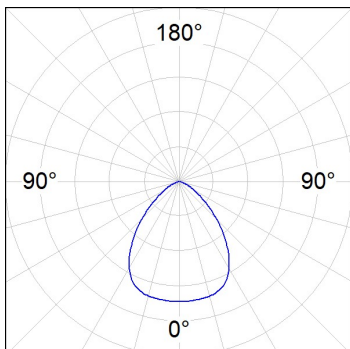

SHOT 290

SH32906VW830NG

SHOT 290 G3 5500 830 VWFL GR

Description:

LAMP outdoor Very Wide Floodlight with bracket to install on surface, on pole or column, model SHOT 290 G3 5500. Body made of die-cast lacquered aluminium, with tempered glass, stainless steel screws and silicone gasket. Passive dissipation for a suitable thermal management. MID-POWER LED, 3000K colour temperature, CRI80. Very Wide Flood optic. Adjustable 270°. ON/OFF electronic gear. IP65 and IK08 rated. Insulation class 1. Lifetime: 100.000 L90 B10 (Ta=25°C). BUG Rate: B3 U0 G0, ULOR: 0%. Easy installation, supplied with hose and connector. Available finishes: anthracite and textured grey.

Finish: Texturised grey

Weight: 8.608 g

Maximum surface exposed to wind: 0 M2

Installation: Surface

TECHNICAL SPECIFICATIONS:

Light output:	4.868 lm	°K :	3000
Plum:	34,8W	CRI :	80
Efficacy:	139,9 lm/w	MacAdam:	3
Type:	MID POWER	Power Supply:	220-240V 50/60Hz
LED Lifetime:	100.000 L90 B10 (Ta=25°C)	Gear:	Electronic
Power:	31,6W		

Light output tolerance +/- 10%

CUSTOM MADE OPTIONS:

PHOTOMETRIC DATA :

SH32906VW830NG
 $\eta = 100\%$
 $I_{max} = 517 \text{ cd/klm}$
UTE: 1,00C
CIE: 67 93 100 100 100

ACCESORIES :

Support

Product code:
COARDB120A
COARIN120A