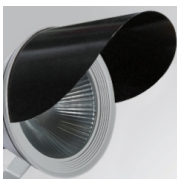

SHOT 290

SH32906MF830NG

SHOT 290 G3 5500 830 MFL GR

Description:

LAMP outdoor Medium Floodlight with bracket to install on surface, on pole or column, model SHOT 290 G3 5500. Body made of die-cast lacquered aluminium, with tempered glass, stainless steel screws and silicone gasket. Passive dissipation for a suitable thermal management. MID-POWER LED, 3000K colour temperature, CRI80. Medium Flood optic. Adjustable 270°. ON/OFF electronic gear. IP65 and IK08 rated. Insulation class 1. Lifetime: 100.000 L90 B10 (Ta=25°C). BUG Rate: B3 U0 G0, ULOR: 0%. Easy installation, supplied with hose and connector. Available finishes: anthracite and textured grey.

Description:
ACC. CO ARM SHORT INT GR.

Product code:
FXARWAA

Description:
ACC. FX ARM WALL ANT.

Product code:
FXARWAG

Description:
ACC. FX ARM WALL GR.

ACCESORIES :

Optical

Product code:
SH290SC297B

Description:
SHOT 290 ACC. ANTIGLARE SCREEN