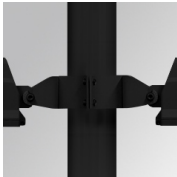

ACCESORIES :

Support

Product code:
COARDB120A
COARIN120A

Description:
ACC. CO ARM DB 120-130 ANT.
ACC. CO ARM IND 120-130 ANT.