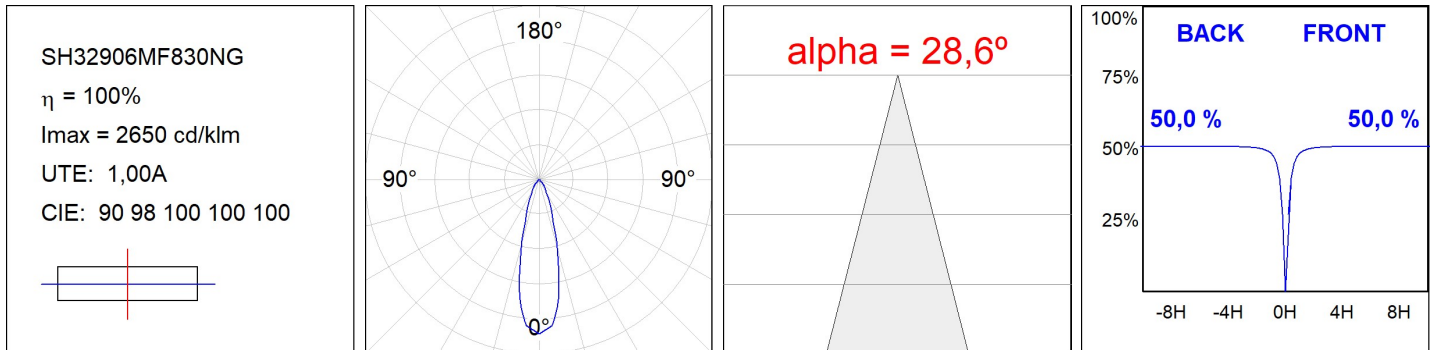

PHOTOMETRIC DATA :