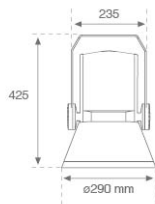

SHOT 290

SH32906MF830NG

SHOT 290 G3 5500 830 MFL GR

Description:

LAMP outdoor Medium Floodlight with bracket to install on surface, on pole or column, model SHOT 290 G3 5500. Body made of die-cast lacquered aluminium, with tempered glass, stainless steel screws and silicone gasket. Passive dissipation for a suitable thermal management. MID-POWER LED, 3000K colour temperature, CRI80. Medium Flood optic. Adjustable 270°. ON/OFF electronic gear. IP65 and IK08 rated. Insulation class 1. Lifetime: 100.000 L90 B10 (Ta=25°C). BUG Rate: B3 U0 G0, ULOR: 0%. Easy installation, supplied with hose and connector. Available finishes: anthracite and textured grey.

Finish: Texturised grey

Weight: 8.608 g

Maximum surface exposed to wind: 0 M2

Installation: Surface

TECHNICAL SPECIFICATIONS:

Light output:	4.757 lm	°K :	3000
Plum:	34,8W	CRI :	80
Efficacy:	136,7 lm/w	MacAdam:	3
UGR:	<19	Power Supply:	220-240V 50/60Hz
Type:	MID POWER	Gear:	Electronic
LED Lifetime:	100.000 L90 B10 (Ta=25°C)		
Power:	31,6W		

Description:
ACC. CO ARM LONG DB Ø60 ANT.
ACC. CO ARM LONG DB Ø76 ANT.

Product code:
COARLODB60G
COARLODB76G

Description:
ACC. CO ARM LONG DB Ø60 GR.
ACC. CO ARM LONG DB Ø76 GR.

Product code:
COARLOIN60A
COARLOIN76A

Description:
ACC. CO ARM LONG INT ANT.

Product code:
COARLOINT080G

Description:
ACC. CO ARM LONG INT GR.

SHOT 290

Product code:
COARSHDB60A
COARSHDB76A

Description:
ACC. CO ARM SHORT DB Ø60 ANT.
ACC. CO ARM SHORT DB Ø76 ANT.