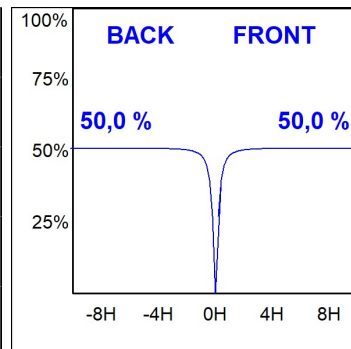

PHOTOMETRIC DATA :

SH32906MF830NA
 $\eta = 100\%$
 $I_{max} = 2650 \text{ cd/klm}$
UTE: 1,00A
CIE: 90 98 100 100 100