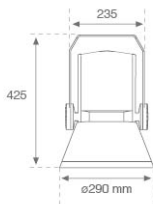

### Description:

LAMP outdoor Medium Floodlight with bracket to install on surface, on pole or column, model SHOT 290 G3 5500. Body made of die-cast lacquered aluminium, with tempered glass, stainless steel screws and silicone gasket. Passive dissipation for a suitable thermal management. MID-POWER LED, 3000K colour temperature, CRI80. Medium Flood optic. Adjustable 270°. ON/OFF electronic gear. IP65 and IK08 rated. Insulation class 1. Lifetime: 100.000 L90 B10 (Ta=25°C). BUG Rate: B3 U0 G0, ULOR: 0%. Easy installation, supplied with hose and connector. Available finishes: anthracite and textured grey.

**Finish:** Textured anthracite

**Weight:** 8.608 g

**Maximum surface exposed to wind:** 0 M2

**Installation:** Surface