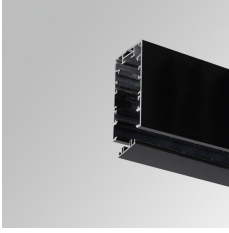

OSSUPR1400B

OCULT SYS. ACC. SUR PROFILE 1400 BK.

---

**Description:**

Accessory for surface/suspension structure model OCULT SYS. ACC. SUR PROFILE 1400 BK. LAMP brand. Empty profile type supplied in 1400 mm. Made of matt black extruded aluminium.

**Finish:** Matte black RAL 9011

**Dimensions:** 1.400 x 53 x 96 mm

**Weight:** 2.794 g

---