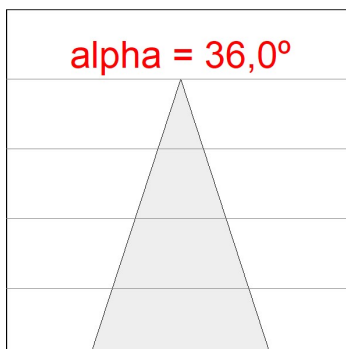

PHOTOMETRIC DATA :