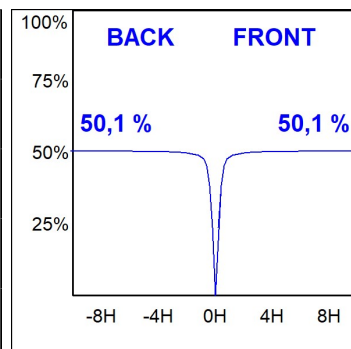

PHOTOMETRIC DATA :