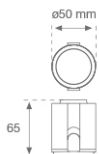

**Finish:** CATAPHORESIS

**Weight:** 194 g

**Installation:** Recessed