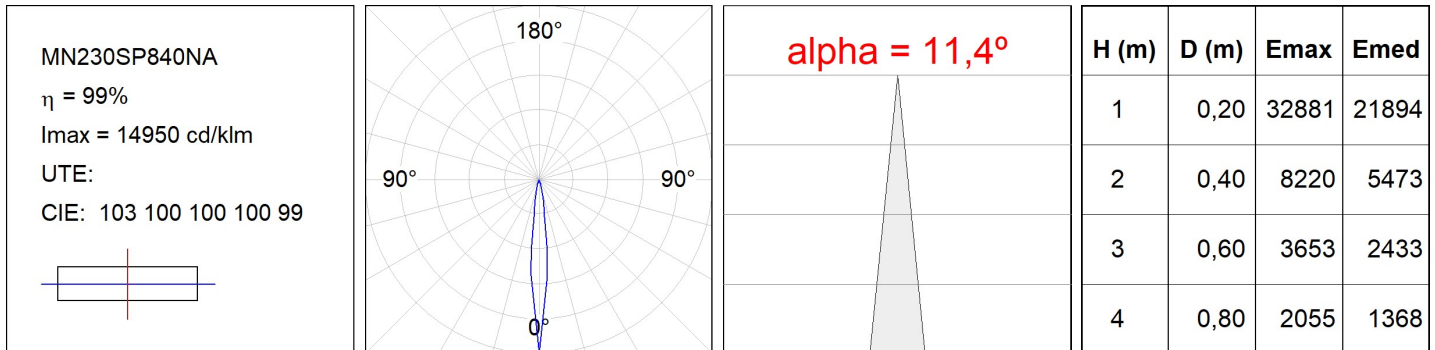

MN230SP840NA

SHOT 120 G2 2900 NW SP ANT.

PHOTOMETRIC DATA :