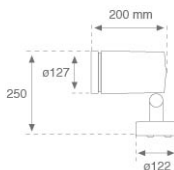

MINI SHOT LED

MN230SP840NA