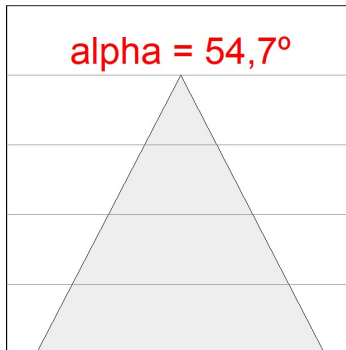

*Light output tolerance +/- 10%*

**CUSTOM MADE OPTIONS:**

LAMPTUB 60 SURFACE TRACK

L61TK084MOTE930DB

LTUB60 TK 220 840 2200 9WW TECH DA BK

PHOTOMETRIC DATA :

L61TK084MOTE930DB  
 $\eta = 100\%$   
 $I_{max} = 1305 \text{ cd/klm}$   
 UTE:  
 CIE: 98 100 100 100 100