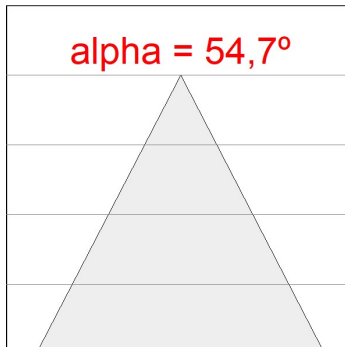

**Finish:** Matte white RAL 9010

**Dimensions:** 1.120 x 67 x 80 mm

**Installation:** Suspended

**TECHNICAL SPECIFICATIONS:**

<b>Light output:</b>	1.680 lm	<b>°K :</b>	3000
<b>Plum:</b>	17,8W	<b>CRI :</b>	90
<b>Efficacy:</b>	94,4 lm/w	<b>R9 :</b>	61
<b>UGR:</b>	<16	<b>MacAdam:</b>	3
<b>Type:</b>	MID POWER LED	<b>Power Supply:</b>	220-240V 50/60Hz
<b>LED Lifetime:</b>	50.000 L90 B10 (Ta=25°C)	<b>Gear:</b>	Electronic
<b>Power:</b>	14W		

*Light output tolerance +/- 10%*

**CUSTOM MADE OPTIONS:**

L61ST112MOTE930NW

LTUB60 SUT 1120 2960 9WW TECH WH

PHOTOMETRIC DATA :

L61ST112MOTE930NW  
 $\eta = 100\%$   
 $I_{max} = 1305 \text{ cd/klm}$   
 UTE:  
 CIE: 98 100 100 100 100