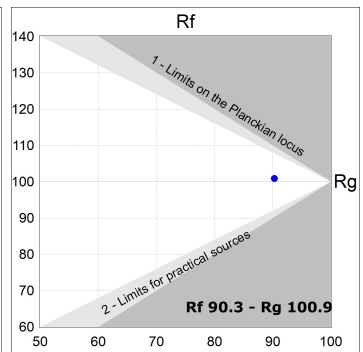

**Finish:** Matte white RAL 9010

**Dimensions:** 1.120 x 67 x 80 mm

**Installation:** Suspended

**TECHNICAL SPECIFICATIONS:**

<b>Light output:</b>	1.680 lm	<b>°K :</b>	3000
<b>Plum:</b>	17,8W	<b>CRI :</b>	90
<b>Efficacy:</b>	94,4 lm/w	<b>R9 :</b>	61
<b>UGR:</b>	<16	<b>MacAdam:</b>	3
<b>Type:</b>	MID POWER LED	<b>Power Supply:</b>	220-240V 50/60Hz
<b>LED Lifetime:</b>	50.000 L90 B10 (Ta=25°C)	<b>Gear:</b>	Electronic
<b>Power:</b>	14W		

*Light output tolerance +/- 10%*

**CUSTOM MADE OPTIONS:**

L61ST112MOTE930NW

LTUB60 SUT 1120 2960 9WW TECH WH

PHOTOMETRIC DATA :

L61ST112MOTE930NW  
 $\eta = 100\%$   
 $I_{max} = 1305 \text{ cd/klm}$   
 UTE:  
 CIE: 98 100 100 100 100