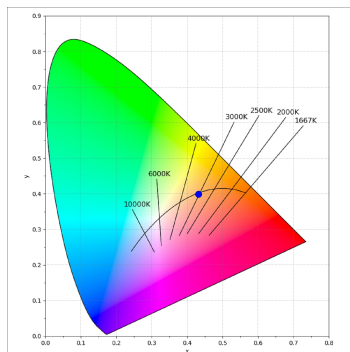

**Finish:** Matte white RAL 9010

**Dimensions:** 1.120 x 67 x 80 mm

**Installation:** Suspended

**TECHNICAL SPECIFICATIONS:**

<b>Light output:</b>	1.680 lm	<b>°K :</b>	3000
<b>Plum:</b>	17,8W	<b>CRI :</b>	90
<b>Efficacy:</b>	94,4 lm/w	<b>R9 :</b>	61
<b>UGR:</b>	<16	<b>MacAdam:</b>	3
<b>Type:</b>	MID POWER LED	<b>Power Supply:</b>	220-240V 50/60Hz
<b>LED Lifetime:</b>	50.000 L90 B10 (Ta=25°C)	<b>Gear:</b>	Electronic
<b>Power:</b>	14W		

*Light output tolerance +/- 10%*

**CUSTOM MADE OPTIONS:**

L61ST112MOTE930NW

LTUB60 SUT 1120 2960 9WW TECH WH

PHOTOMETRIC DATA :

L61ST112MOTE930NW  
 $\eta = 100\%$   
 $I_{max} = 1305 \text{ cd/klm}$   
 UTE:  
 CIE: 98 100 100 100 100