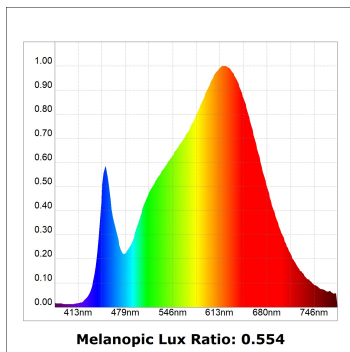

**Finish:** Matte white RAL 9010

**Dimensions:** 1.120 x 67 x 80 mm

**Installation:** Suspended

**TECHNICAL SPECIFICATIONS:**

<b>Light output:</b>	1.680 lm	<b>°K :</b>	3000
<b>Plum:</b>	17,8W	<b>CRI :</b>	90
<b>Efficacy:</b>	94,4 lm/w	<b>R9 :</b>	61
<b>UGR:</b>	<16	<b>MacAdam:</b>	3
<b>Type:</b>	MID POWER LED	<b>Power Supply:</b>	220-240V 50/60Hz
<b>LED Lifetime:</b>	50.000 L90 B10 (Ta=25°C)	<b>Gear:</b>	Electronic
<b>Power:</b>	14W		

*Light output tolerance +/- 10%*

**CUSTOM MADE OPTIONS:**

L61ST112MOTE930NW

LTUB60 SUT 1120 2960 9WW TECH WH

PHOTOMETRIC DATA :

L61ST112MOTE930NW  
 $\eta = 100\%$   
 $I_{max} = 1305 \text{ cd/klm}$   
 UTE:  
 CIE: 98 100 100 100 100