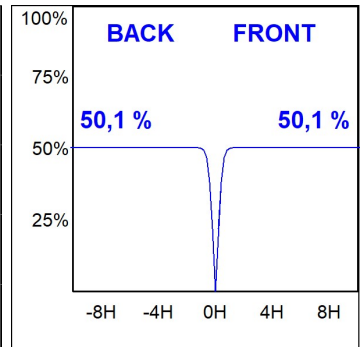

**Finish:** Matte white RAL 9010

**Dimensions:** 1.120 x 67 x 80 mm

**Installation:** Suspended

**TECHNICAL SPECIFICATIONS:**

<b>Light output:</b>	1.680 lm	<b>°K :</b>	3000
<b>Plum:</b>	17,8W	<b>CRI :</b>	90
<b>Efficacy:</b>	94,4 lm/w	<b>R9 :</b>	61
<b>UGR:</b>	<16	<b>MacAdam:</b>	3
<b>Type:</b>	MID POWER LED	<b>Power Supply:</b>	220-240V 50/60Hz
<b>LED Lifetime:</b>	50.000 L90 B10 (Ta=25°C)	<b>Gear:</b>	Electronic
<b>Power:</b>	14W		

*Light output tolerance +/- 10%*

**CUSTOM MADE OPTIONS:**

L61ST112MOTE930NW

LTUB60 SUT 1120 2960 9WW TECH WH

PHOTOMETRIC DATA :

L61ST112MOTE930NW  
 $\eta = 100\%$   
 $I_{max} = 1305 \text{ cd/klm}$   
 UTE:  
 CIE: 98 100 100 100 100