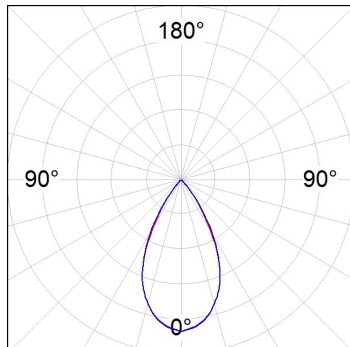

**Finish:** Matte white RAL 9010

**Dimensions:** 1.120 x 67 x 80 mm

**Installation:** Suspended

**TECHNICAL SPECIFICATIONS:**

<b>Light output:</b>	1.680 lm	<b>°K :</b>	3000
<b>Plum:</b>	17,8W	<b>CRI :</b>	90
<b>Efficacy:</b>	94,4 lm/w	<b>R9 :</b>	61
<b>UGR:</b>	<16	<b>MacAdam:</b>	3
<b>Type:</b>	MID POWER LED	<b>Power Supply:</b>	220-240V 50/60Hz
<b>LED Lifetime:</b>	50.000 L90 B10 (Ta=25°C)	<b>Gear:</b>	Electronic
<b>Power:</b>	14W		

*Light output tolerance +/- 10%*

**CUSTOM MADE OPTIONS:**

L61ST112MOTE930NW

LTUB60 SUT 1120 2960 9WW TECH WH

PHOTOMETRIC DATA :

L61ST112MOTE930NW  
 $\eta = 100\%$   
 $I_{max} = 1305 \text{ cd/klm}$   
 UTE:  
 CIE: 98 100 100 100 100