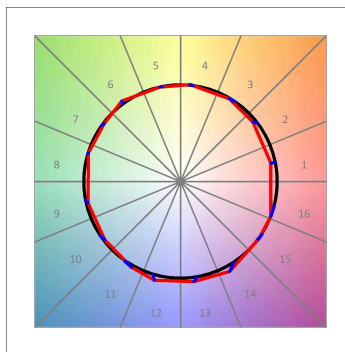

**Finish:** Matte white RAL 9010

**Dimensions:** 1.120 x 67 x 80 mm

**Installation:** Suspended

**TECHNICAL SPECIFICATIONS:**

<b>Light output:</b>	1.680 lm	<b>°K :</b>	3000
<b>Plum:</b>	17,8W	<b>CRI :</b>	90
<b>Efficacy:</b>	94,4 lm/w	<b>R9 :</b>	61
<b>UGR:</b>	<16	<b>MacAdam:</b>	3
<b>Type:</b>	MID POWER LED	<b>Power Supply:</b>	220-240V 50/60Hz
<b>LED Lifetime:</b>	50.000 L90 B10 (Ta=25°C)	<b>Gear:</b>	Electronic
<b>Power:</b>	14W		

*Light output tolerance +/- 10%*

**CUSTOM MADE OPTIONS:**

L61ST112MOTE930NW

LTUB60 SUT 1120 2960 9WW TECH WH

PHOTOMETRIC DATA :

L61ST112MOTE930NW  
 $\eta = 100\%$   
 $I_{max} = 1305 \text{ cd/klm}$   
 UTE:  
 CIE: 98 100 100 100 100