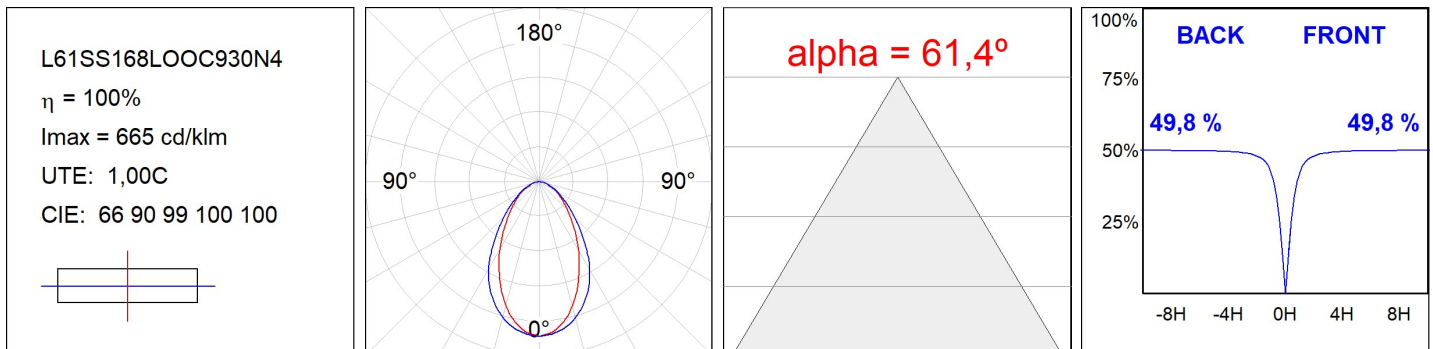

LAMPTUB 60 SURF. CEILING ROSE

L61SS168LOOC930N4

- LTUB60 SU SF 1680 2600 WW COMF BS

Description:

Surface mounted luminaire Lamptub 60 from LAMP. Made of recycled aluminium extrusion with circular section of 60mm and length of 1680mm, an opal comfort diffuser made of a translucent polycarbonate diffuser and an optical film to achieve a controlled light distribution and low UGR<19. Model for MID-POWER LED, with colour temperature 3000K with CRI90. Built-in electronic ON/OFF control gear. With IP40, IK07 degree of protection. Insulation class I / II. Group 0 photobiological safety. Lifetime: 72.000h L80 B10. Compatible with Lamp Nomadic system. Available finishes: White (RAL 9010), Black (RAL 9011), Wellbeing and BeSocial palette.

Finish: Palette BE SOCIAL - 4 TEXTURED

Installation: Suspended

TECHNICAL SPECIFICATIONS:

Light output:	1.396 lm	°K :	3000
Plum:	17,7W	CRI :	90
Efficacy:	78,8 lm/w	R9 :	64
UGR:	<19	MacAdam:	3
Type:	MID POWER LED	Power Supply:	220-240V 50/60Hz
LED Lifetime:	72.000 L80 B10 (Ta=25°C)	Gear:	Electronic
Power:	30.3W		

Light output tolerance +/- 10%

CUSTOM MADE OPTIONS:

L61SS168LOOC930N4

LTUB60 SU SF 1680 2600 WW COMF BS

PHOTOMETRIC DATA :

ACCESORIES :

Assembly

Product code:
L6SUECB