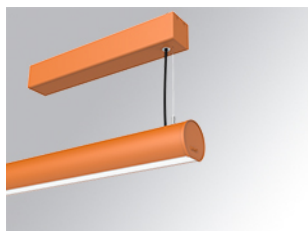

LAMPTUB 60 SURF. CEILING ROSE

L61SS168LOOC930N4

- LTUB60 SU SF 1680 2600 WW COMF BS

Description:

Surface mounted luminaire Lamptub 60 from LAMP. Made of recycled aluminium extrusion with circular section of 60mm and length of 1680mm, an opal comfort diffuser made of a translucent polycarbonate diffuser and an optical film to achieve a controlled light distribution and low UGR<19. Model for MID-POWER LED, with colour temperature 3000K with CRI90. Built-in electronic ON/OFF control gear. With IP40, IK07 degree of protection. Insulation class I / II. Group 0 photobiological safety. Lifetime: 72.000h L80 B10. Compatible with Lamp Nomadic system. Available finishes: White (RAL 9010), Black (RAL 9011), Wellbeing and BeSocial palette.

Finish: Palette BE SOCIAL - 4 TEXTURED

Installation: Suspended

TECHNICAL SPECIFICATIONS:

Light output:	1.396 lm	°K :	3000
Plum:	17,7W	CRI :	90
Efficacy:	78,8 lm/w	R9 :	64
UGR:	<19	MacAdam:	3
Type:	MID POWER LED	Power Supply:	220-240V 50/60Hz
LED Lifetime:	72.000 L80 B10 (Ta=25°C)	Gear:	Electronic
Power:	30.3W		