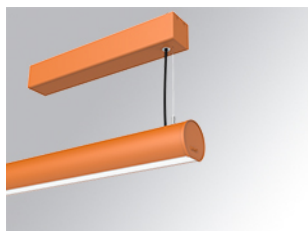

LAMPTUB 60 SURF. CEILING ROSE

L61SS112MOOC930N4

- LTUB60 SU SF 1120 3300 WW COMF BS

Description:

Surface mounted luminaire Lamptub 60 from LAMP. Made of recycled aluminium extrusion with circular section of 60mm and length of 1120mm, an opal comfort diffuser made of a translucent polycarbonate diffuser and an optical film to achieve a controlled light distribution and low UGR<19. Model for MID-POWER LED, with colour temperature 3000K with CRI90. Built-in electronic ON/OFF control gear. With IP40, IK07 degree of protection. Insulation class I / II. Group 0 photobiological safety. Lifetime: 72.000h L80 B10. Compatible with Lamp Nomadic system. Available finishes: White (RAL 9010), Black (RAL 9011), Wellbeing and BeSocial palette.

Finish: Palette BE SOCIAL - 4 TEXTURED

Installation: Suspended

TECHNICAL SPECIFICATIONS:

Light output:	1.906 lm	°K :	3000
Plum:	25,4W	CRI :	90
Efficacy:	75 lm/w	R9 :	64
UGR:	<19	MacAdam:	3
Type:	MID POWER LED	Power Supply:	220-240V 50/60Hz
LED Lifetime:	72.000 L80 B10 (Ta=25°C)	Gear:	Electronic
Power:	21.6W		