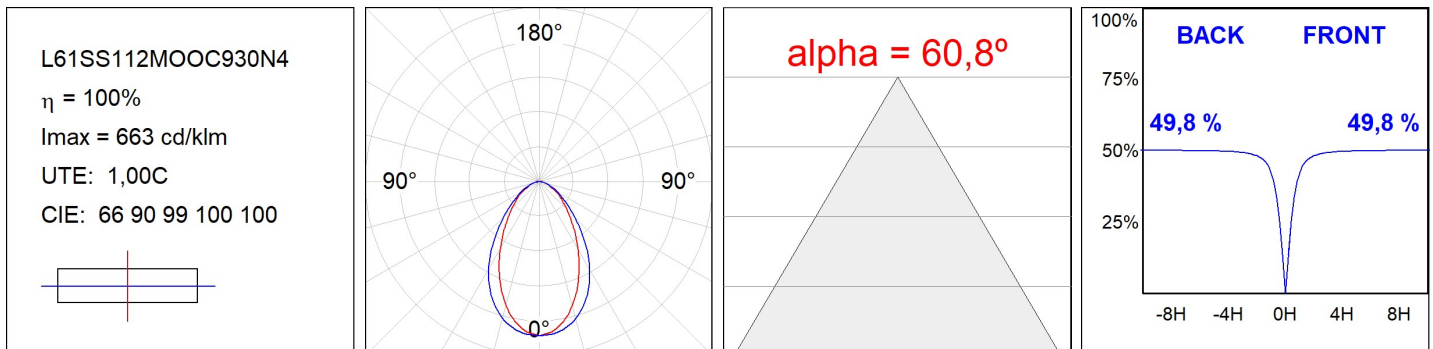

L61SS112MOOC930N4

LTUB60 SU SF 1120 3300 WW COMF BS

PHOTOMETRIC DATA :