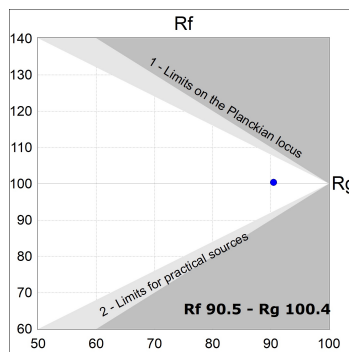

LAMPTUB 60 SURF. CEILING ROSE

L61SS112LOOC940N4

- LTUB60 SU SF 1120 1800 NW COMF BS

Description:

Surface mounted luminaire Lamptub 60 from LAMP. Made of recycled aluminium extrusion with circular section of 60mm and length of 1120mm, an opal comfort diffuser made of a translucent polycarbonate diffuser and an optical film to achieve a controlled light distribution and low UGR<19. Model for MID-POWER LED, with colour temperature 4000K with CRI90. Built-in electronic ON/OFF control gear. With IP40, IK07 degree of protection. Insulation class I / II. Group 0 photobiological safety. Lifetime: 72.000h L80 B10. Compatible with Lamp Nomadic system. Available finishes: White (RAL 9010), Black (RAL 9011), Wellbeing and BeSocial palette.

Finish: Palette BE SOCIAL - 4 TEXTURED

Installation: Suspended

TECHNICAL SPECIFICATIONS:

Light output:	960 lm	°K :	4000
Plum:	12,9W	CRI :	90
Efficacy:	74,4 lm/w	R9 :	70
UGR:	<19	MacAdam:	3
Type:	MID POWER LED	Power Supply:	220-240V 50/60Hz
LED Lifetime:	72.000 L80 B10 (Ta=25°C)	Gear:	Electronic
Power:	21.6W		

Light output tolerance +/- 10%

CUSTOM MADE OPTIONS:

L61SS112LOOC940N4

LTUB60 SU SF 1120 1800 NW COMF BS

PHOTOMETRIC DATA :

L61SS112LOOC940N4
 $\eta = 100\%$
 $I_{max} = 665 \text{ cd/klm}$
 UTE: 1,00C
 CIE: 66 90 99 100 100