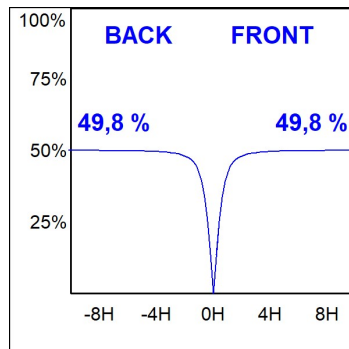

LAMPTUB 60 SURF. CEILING ROSE

L61SS112LOOC940N4

- LTUB60 SU SF 1120 1800 NW COMF BS

Description:

Surface mounted luminaire Lamptub 60 from LAMP. Made of recycled aluminium extrusion with circular section of 60mm and length of 1120mm, an opal comfort diffuser made of a translucent polycarbonate diffuser and an optical film to achieve a controlled light distribution and low UGR<19. Model for MID-POWER LED, with colour temperature 4000K with CRI90. Built-in electronic ON/OFF control gear. With IP40, IK07 degree of protection. Insulation class I / II. Group 0 photobiological safety. Lifetime: 72.000h L80 B10. Compatible with Lamp Nomadic system. Available finishes: White (RAL 9010), Black (RAL 9011), Wellbeing and BeSocial palette.

Finish: Palette BE SOCIAL - 4 TEXTURED

Installation: Suspended

TECHNICAL SPECIFICATIONS:

Light output:	960 lm	°K :	4000
Plum:	12,9W	CRI :	90
Efficacy:	74,4 lm/w	R9 :	70
UGR:	<19	MacAdam:	3
Type:	MID POWER LED	Power Supply:	220-240V 50/60Hz
LED Lifetime:	72.000 L80 B10 (Ta=25°C)	Gear:	Electronic
Power:	21.6W		

Light output tolerance +/- 10%

CUSTOM MADE OPTIONS:

L61SS112LOOC940N4

LTUB60 SU SF 1120 1800 NW COMF BS

PHOTOMETRIC DATA :

L61SS112LOOC940N4
 $\eta = 100\%$
 $I_{max} = 665 \text{ cd/klm}$
 UTE: 1,00C
 CIE: 66 90 99 100 100