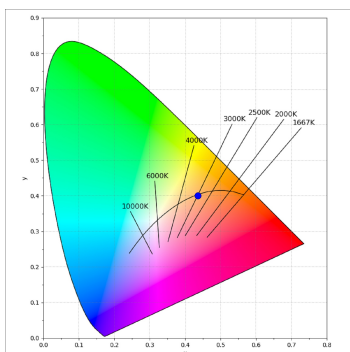

Finish: Palette BE SOCIAL - 4 TEXTURED

Installation: Suspended

TECHNICAL SPECIFICATIONS:

Light output:	960 lm	°K :	4000
Plum:	12,9W	CRI :	90
Efficacy:	74,4 lm/w	R9 :	70
UGR:	<19	MacAdam:	3
Type:	MID POWER LED	Power Supply:	220-240V 50/60Hz
LED Lifetime:	72.000 L80 B10 (Ta=25°C)	Gear:	Electronic
Power:	21.6W		

Light output tolerance +/- 10%

CUSTOM MADE OPTIONS:

L61SS112LOOC940N4

LTUB60 SU SF 1120 1800 NW COMF BS

PHOTOMETRIC DATA :

L61SS112LOOC940N4
 $\eta = 100\%$
 $I_{max} = 665 \text{ cd/klm}$
 UTE: 1,00C
 CIE: 66 90 99 100 100