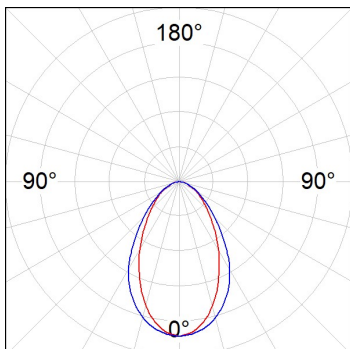

Finish: Palette BE SOCIAL - 4 TEXTURED

Installation: Suspended

TECHNICAL SPECIFICATIONS:

Light output:	960 lm	°K :	4000
Plum:	12,9W	CRI :	90
Efficacy:	74,4 lm/w	R9 :	70
UGR:	<19	MacAdam:	3
Type:	MID POWER LED	Power Supply:	220-240V 50/60Hz
LED Lifetime:	72.000 L80 B10 (Ta=25°C)	Gear:	Electronic
Power:	21.6W		

Light output tolerance +/- 10%

CUSTOM MADE OPTIONS:

L61SS112LOOC940N4

LTUB60 SU SF 1120 1800 NW COMF BS

PHOTOMETRIC DATA :

L61SS112LOOC940N4
 $\eta = 100\%$
 $I_{max} = 665 \text{ cd/klm}$
 UTE: 1,00C
 CIE: 66 90 99 100 100