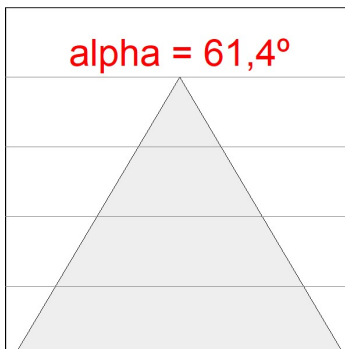

Light output tolerance +/- 10%

CUSTOM MADE OPTIONS:

L61SS112LOOC940N4

LTUB60 SU SF 1120 1800 NW COMF BS

PHOTOMETRIC DATA :

L61SS112LOOC940N4
 $\eta = 100\%$
 $I_{max} = 665 \text{ cd/klm}$
 UTE: 1,00C
 CIE: 66 90 99 100 100