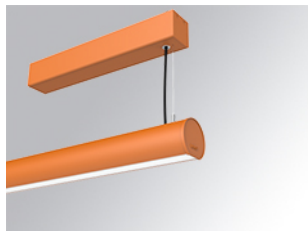

LAMPTUB 60 SURF. CEILING ROSE

L61SS112LOOC940N4

- LTUB60 SU SF 1120 1800 NW COMF BS

Description:

Surface mounted luminaire Lamptub 60 from LAMP. Made of recycled aluminium extrusion with circular section of 60mm and length of 1120mm, an opal comfort diffuser made of a translucent polycarbonate diffuser and an optical film to achieve a controlled light distribution and low UGR<19. Model for MID-POWER LED, with colour temperature 4000K with CRI90. Built-in electronic ON/OFF control gear. With IP40, IK07 degree of protection. Insulation class I / II. Group 0 photobiological safety. Lifetime: 72.000h L80 B10. Compatible with Lamp Nomadic system. Available finishes: White (RAL 9010), Black (RAL 9011), Wellbeing and BeSocial palette.

Finish: Palette BE SOCIAL - 4 TEXTURED

Installation: Suspended

TECHNICAL SPECIFICATIONS:

Light output:	960 lm	°K :	4000
Plum:	12,9W	CRI :	90
Efficacy:	74,4 lm/w	R9 :	70
UGR:	<19	MacAdam:	3
Type:	MID POWER LED	Power Supply:	220-240V 50/60Hz
LED Lifetime:	72.000 L80 B10 (Ta=25°C)	Gear:	Electronic
Power:	21.6W		