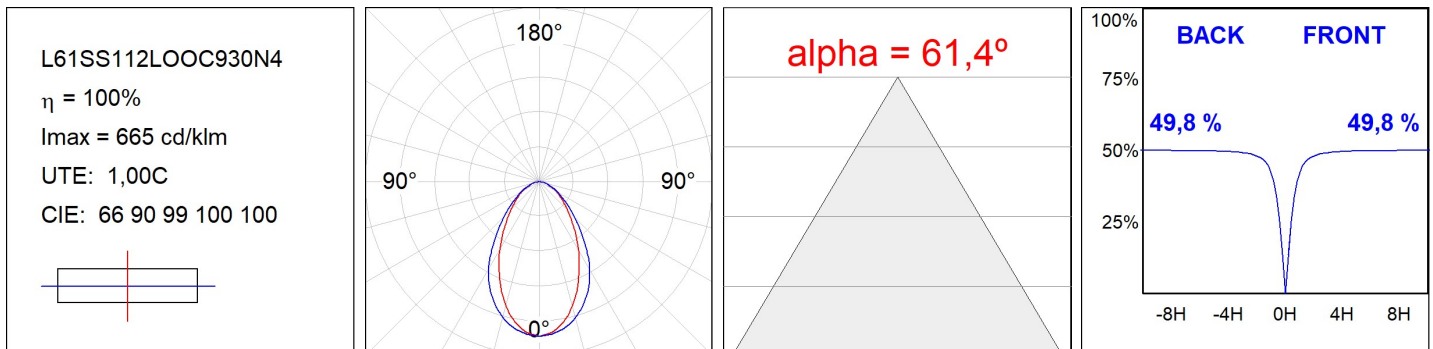

L61SS112LOOC930N4

LTUB60 SU SF 1120 1700 WW COMF BS

PHOTOMETRIC DATA :