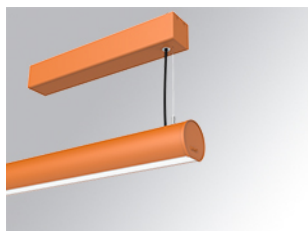

LAMPTUB 60 SURF. CEILING ROSE

L61SS112LOOC930N4

- LTUB60 SU SF 1120 1700 WW COMF BS

Description:

Surface mounted luminaire Lamptub 60 from LAMP. Made of recycled aluminium extrusion with circular section of 60mm and length of 1120mm, an opal comfort diffuser made of a translucent polycarbonate diffuser and an optical film to achieve a controlled light distribution and low UGR<19. Model for MID-POWER LED, with colour temperature 3000K with CRI90. Built-in electronic ON/OFF control gear. With IP40, IK07 degree of protection. Insulation class I / II. Group 0 photobiological safety. Lifetime: 72.000h L80 B10. Compatible with Lamp Nomadic system. Available finishes: White (RAL 9010), Black (RAL 9011), Wellbeing and BeSocial palette.

Finish: Palette BE SOCIAL - 4 TEXTURED

Installation: Suspended

TECHNICAL SPECIFICATIONS:

| | | | |
|----------------------|--------------------------|----------------------|------------------|
| Light output: | 930 lm | °K : | 3000 |
| Plum: | 12,9W | CRI : | 90 |
| Efficacy: | 72,1 lm/w | R9 : | 64 |
| UGR: | <19 | MacAdam: | 3 |
| Type: | MID POWER LED | Power Supply: | 220-240V 50/60Hz |
| LED Lifetime: | 72.000 L80 B10 (Ta=25°C) | Gear: | Electronic |
| Power: | 21.6W | | |