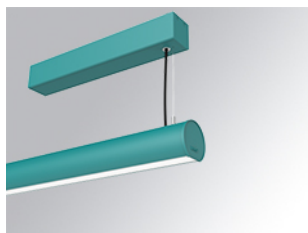

LAMPTUB 60 SURF. CEILING ROSE

L61SS084LOOC927D3

- LTUB60 SU SF 840 1300 VWW COMF DALI WE

Description:

Surface mounted luminaire Lamptub 60 from LAMP. Made of recycled aluminium extrusion with circular section of 60mm and length of 840mm, an opal comfort diffuser made of a translucent polycarbonate diffuser and an optical film to achieve a controlled light distribution and low UGR<19. Model for MID-POWER LED, with colour temperature 2700K with CRI90. Built-in electronic DALI control gear. With IP40, IK07 degree of protection. Insulation class I / II. Group 0 photobiological safety. Lifetime: 72.000h L80 B10. Compatible with Lamp Nomadic system. Available finishes: White (RAL 9010), Black (RAL 9011), Wellbeing and BeSocial palette.

Finish: Palette WELLBEING - 3 TEXTURED

Installation: Suspended

TECHNICAL SPECIFICATIONS:

Light output:	663 lm	°K :	2700
Plum:	9,7W	CRI :	90
Efficacy:	68,3 lm/w	R9 :	57
UGR:	<19	MacAdam:	3
Type:	MID POWER LED	Power Supply:	220-240V 50/60Hz
LED Lifetime:	72.000 L80 B10 (Ta=25°C)	Gear:	Adjustable DALI
Power:	15.1W		