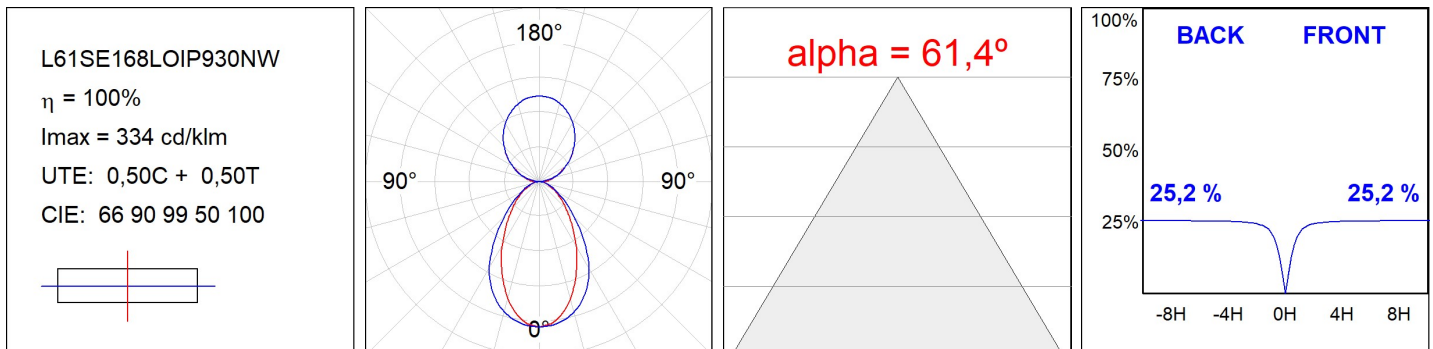

L61SE168LOIP930DW

LTUB60 SU RE 1680 4900 WW D/I COMF DA WH

PHOTOMETRIC DATA :