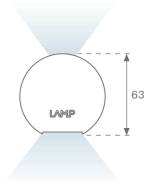

# LAMPTUB 60 SUSP. CEILING ROSE

L61SE168LOIP930DW

- LTUB60 SU RE 1680 4900 WW D/I COMF DA WH

**Description:**

Surface mounted luminaire Lamptub 60 from LAMP. Made of recycled aluminium extrusion with circular section of 60mm and length of 1680mm. Direct-indirect light model with opal comfort diffuser made of a translucent polycarbonate diffuser and an optical film to achieve a controlled light distribution and low UGR<16. Model for MID-POWER LED, with colour temperature 3000K with CRI90. Built-in electronic DALI control gear. With IP40, IK07 degree of protection. Insulation class I / II. Group 0 photobiological safety. Lifetime: 72.000h L80 B10. Compatible with Lamp Nomadic system. Available finishes: White (RAL 9010), Black (RAL 9011), Wellbeing and BeSocial palette.

**Finish:** Matte white RAL 9010

**Installation:** Suspended

**TECHNICAL SPECIFICATIONS:**

<b>Light output:</b>	2.784 lm	<b>°K :</b>	3000
<b>Plum:</b>	35,5W	<b>CRI :</b>	90
<b>Efficacy:</b>	78,4 lm/w	<b>R9 :</b>	64
<b>UGR:</b>	<16	<b>MacAdam:</b>	3
<b>Type:</b>	MID POWER LED	<b>Power Supply:</b>	220-240V 50/60Hz
<b>LED Lifetime:</b>	72.000 L80 B10 (Ta=25°C)	<b>Gear:</b>	Adjustable DALI
<b>Power:</b>	30.3W		