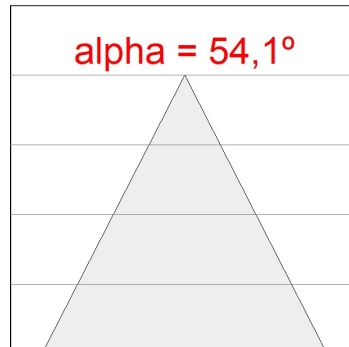

Finish: Matte white RAL 9010

Dimensions: 1.120 x 67 x 80 mm

Installation: Suspended

TECHNICAL SPECIFICATIONS:

Light output:	1.760 lm	°K :	4000
Plum:	17,8W	CRI :	90
Efficacy:	98,9 lm/w	R9 :	85
UGR:	<16	MacAdam:	3
Type:	MID POWER LED	Power Supply:	220-240V 50/60Hz
LED Lifetime:	50.000 L90 B10 (Ta=25°C)	Gear:	Electronic
Power:	14W		

Light output tolerance +/- 10%

CUSTOM MADE OPTIONS:

L61SE112MOTE940NW

LTUB60 SU RE 1120 2960 9NW TECH WH

PHOTOMETRIC DATA :

L61SE112MOTE940NW
 $\eta = 100\%$
 $I_{max} = 1333 \text{ cd/klm}$
 UTE:
 CIE: 98 100 100 100 100