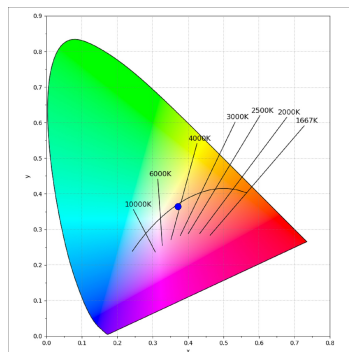

Finish: Matte white RAL 9010

Dimensions: 1.120 x 67 x 80 mm

Installation: Suspended

TECHNICAL SPECIFICATIONS:

Light output:	1.760 lm	°K :	4000
Plum:	17,8W	CRI :	90
Efficacy:	98,9 lm/w	R9 :	85
UGR:	<16	MacAdam:	3
Type:	MID POWER LED	Power Supply:	220-240V 50/60Hz
LED Lifetime:	50.000 L90 B10 (Ta=25°C)	Gear:	Electronic
Power:	14W		

Light output tolerance +/- 10%

CUSTOM MADE OPTIONS:

L61SE112MOTE940NW

LTUB60 SU RE 1120 2960 9NW TECH WH

PHOTOMETRIC DATA :

L61SE112MOTE940NW
 $\eta = 100\%$
 $I_{max} = 1333 \text{ cd/klm}$
 UTE:
 CIE: 98 100 100 100 100