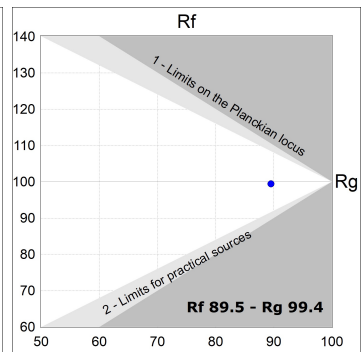

Finish: Matte white RAL 9010

Dimensions: 1.120 x 67 x 80 mm

Installation: Suspended

TECHNICAL SPECIFICATIONS:

Light output:	1.760 lm	°K :	4000
Plum:	17,8W	CRI :	90
Efficacy:	98,9 lm/w	R9 :	85
UGR:	<16	MacAdam:	3
Type:	MID POWER LED	Power Supply:	220-240V 50/60Hz
LED Lifetime:	50.000 L90 B10 (Ta=25°C)	Gear:	Electronic
Power:	14W		

Light output tolerance +/- 10%

CUSTOM MADE OPTIONS:

L61SE112MOTE940NW

LTUB60 SU RE 1120 2960 9NW TECH WH

PHOTOMETRIC DATA :

L61SE112MOTE940NW
 $\eta = 100\%$
 $I_{max} = 1333 \text{ cd/klm}$
 UTE:
 CIE: 98 100 100 100 100