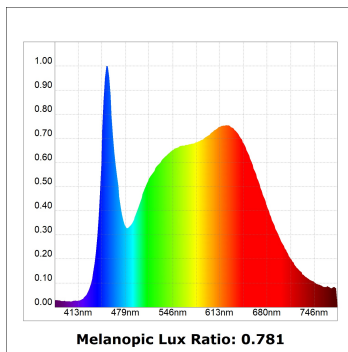

Finish: Matte white RAL 9010

Dimensions: 1.120 x 67 x 80 mm

Installation: Suspended

TECHNICAL SPECIFICATIONS:

Light output:	1.760 lm	°K :	4000
Plum:	17,8W	CRI :	90
Efficacy:	98,9 lm/w	R9 :	85
UGR:	<16	MacAdam:	3
Type:	MID POWER LED	Power Supply:	220-240V 50/60Hz
LED Lifetime:	50.000 L90 B10 (Ta=25°C)	Gear:	Electronic
Power:	14W		

Light output tolerance +/- 10%

CUSTOM MADE OPTIONS:

L61SE112MOTE940NW

LTUB60 SU RE 1120 2960 9NW TECH WH

PHOTOMETRIC DATA :

L61SE112MOTE940NW
 $\eta = 100\%$
 $I_{max} = 1333 \text{ cd/klm}$
 UTE:
 CIE: 98 100 100 100 100