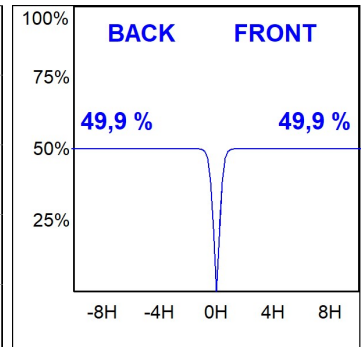

Finish: Matte white RAL 9010

Dimensions: 1.120 x 67 x 80 mm

Installation: Suspended

TECHNICAL SPECIFICATIONS:

Light output:	1.760 lm	°K :	4000
Plum:	17,8W	CRI :	90
Efficacy:	98,9 lm/w	R9 :	85
UGR:	<16	MacAdam:	3
Type:	MID POWER LED	Power Supply:	220-240V 50/60Hz
LED Lifetime:	50.000 L90 B10 (Ta=25°C)	Gear:	Electronic
Power:	14W		

Light output tolerance +/- 10%

CUSTOM MADE OPTIONS:

L61SE112MOTE940NW

LTUB60 SU RE 1120 2960 9NW TECH WH

PHOTOMETRIC DATA :

L61SE112MOTE940NW
 $\eta = 100\%$
 $I_{max} = 1333 \text{ cd/klm}$
 UTE:
 CIE: 98 100 100 100 100