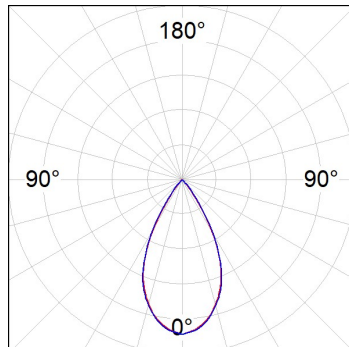

Finish: Matte white RAL 9010

Dimensions: 1.120 x 67 x 80 mm

Installation: Suspended

TECHNICAL SPECIFICATIONS:

Light output:	1.760 lm	°K :	4000
Plum:	17,8W	CRI :	90
Efficacy:	98,9 lm/w	R9 :	85
UGR:	<16	MacAdam:	3
Type:	MID POWER LED	Power Supply:	220-240V 50/60Hz
LED Lifetime:	50.000 L90 B10 (Ta=25°C)	Gear:	Electronic
Power:	14W		

Light output tolerance +/- 10%

CUSTOM MADE OPTIONS:

L61SE112MOTE940NW

LTUB60 SU RE 1120 2960 9NW TECH WH

PHOTOMETRIC DATA :

L61SE112MOTE940NW
 $\eta = 100\%$
 $I_{max} = 1333 \text{ cd/klm}$
 UTE:
 CIE: 98 100 100 100 100