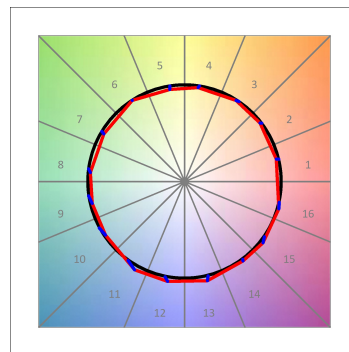

Finish: Matte white RAL 9010

Dimensions: 1.120 x 67 x 80 mm

Installation: Suspended

TECHNICAL SPECIFICATIONS:

Light output:	1.760 lm	°K :	4000
Plum:	17,8W	CRI :	90
Efficacy:	98,9 lm/w	R9 :	85
UGR:	<16	MacAdam:	3
Type:	MID POWER LED	Power Supply:	220-240V 50/60Hz
LED Lifetime:	50.000 L90 B10 (Ta=25°C)	Gear:	Electronic
Power:	14W		

Light output tolerance +/- 10%

CUSTOM MADE OPTIONS:

L61SE112MOTE940NW

LTUB60 SU RE 1120 2960 9NW TECH WH

PHOTOMETRIC DATA :

L61SE112MOTE940NW
 $\eta = 100\%$
 $I_{max} = 1333 \text{ cd/klm}$
 UTE:
 CIE: 98 100 100 100 100