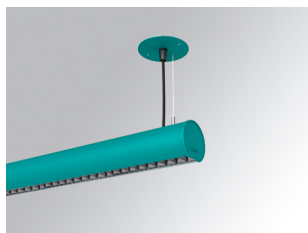

L61SE112MOTE930N3

- LTUB60 SU RE 1120 2960 9WW TECH WE

Description:

Surface-mounted luminaire, model LAMPTUB 60 TECH by LAMP. Made of 80% recycled aluminium extrusion, with circular section of 60mm and length 1120 mm, with matt black reflector ULTRA COMFORT and optics for light distribution control and low glare UGR<16. Model for MID-POWER LED, with colour temperature 3000K and CRI90. Built-in electronic wiring. With IP20, IK07 degree of protection. Insulation class I/II. Photobiological safety group 0. Lifetime:50000 L90 B10 Available finishes: White (RAL 9010), Black (RAL 9011), Wellbeing and BeSocial palette.

Finish: Palette WELLBEING - 3 TEXTURED

Dimensions: 1.120 x 67 x 80 mm

Installation: Suspended

TECHNICAL SPECIFICATIONS:

Light output:	1.680 lm	°K :	3000
Plum:	17,8W	CRI :	90
Efficacy:	94,4 lm/w	R9 :	61
UGR:	<16	MacAdam:	3
Type:	MID POWER LED	Power Supply:	220-240V 50/60Hz
LED Lifetime:	50.000 L90 B10 (Ta=25°C)	Gear:	Electronic
Power:	14W		

Description:

LTUB60 ACC. SUR END COVER BS.