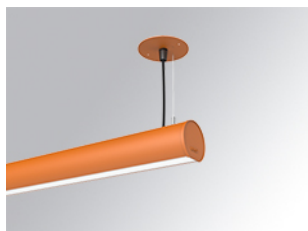

LAMPTUB 60 SUSP. CEILING ROSE

L61SE112MOOC930D4

- LTUB60 SU RE 1120 3300 WW COMF DALI BS

Description:

Surface mounted luminaire Lamptub 60 from LAMP. Made of recycled aluminium extrusion with circular section of 60mm and length of 1120mm, an opal comfort diffuser made of a translucent polycarbonate diffuser and an optical film to achieve a controlled light distribution and low UGR<19. Model for MID-POWER LED, with colour temperature 3000K with CRI90. Built-in electronic DALI control gear. With IP40, IK07 degree of protection. Insulation class I / II. Group 0 photobiological safety. Lifetime: 72.000h L80 B10. Compatible with Lamp Nomadic system. Available finishes: White (RAL 9010), Black (RAL 9011), Wellbeing and BeSocial palette.

Finish: Palette BE SOCIAL - 4 TEXTURED

Installation: Suspended

TECHNICAL SPECIFICATIONS:

Light output:	1.906 lm	°K :	3000
Plum:	25,4W	CRI :	90
Efficacy:	75 lm/w	R9 :	64
UGR:	<19	MacAdam:	3
Type:	MID POWER LED	Power Supply:	220-240V 50/60Hz
LED Lifetime:	72.000 L80 B10 (Ta=25°C)	Gear:	Adjustable DALI
Power:	21.6W		