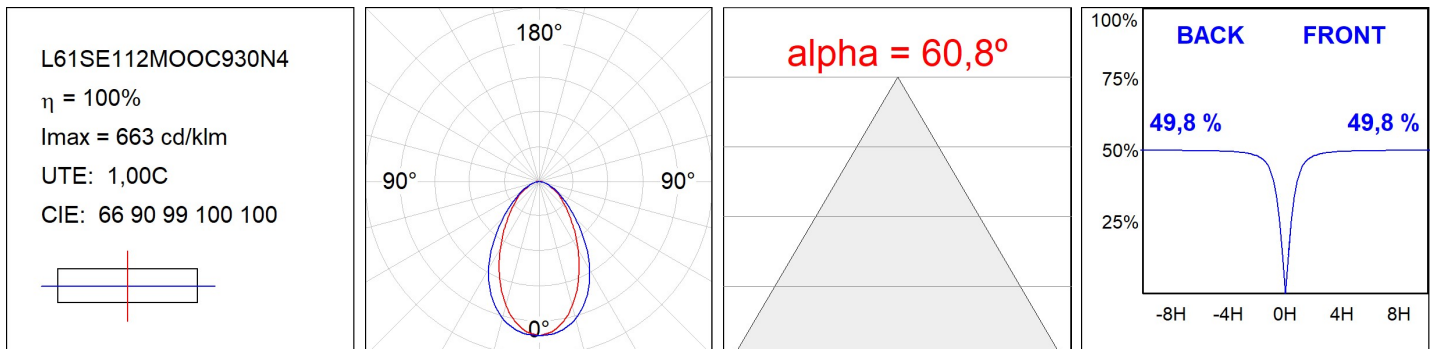

L61SE112MOOC930D4

LTUB60 SU RE 1120 3300 WW COMF DALI BS

PHOTOMETRIC DATA :