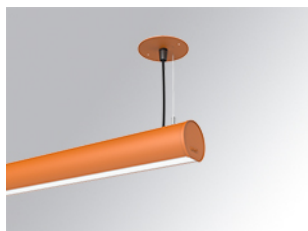

# LAMPTUB 60 SUSP. CEILING ROSE

L61SE112LOOC930N4

- LTUB60 SU RE 1120 1700 WW COMF BS

**Description:**

Surface mounted luminaire Lamptub 60 from LAMP. Made of recycled aluminium extrusion with circular section of 60mm and length of 1120mm, an opal comfort diffuser made of a translucent polycarbonate diffuser and an optical film to achieve a controlled light distribution and low UGR<19. Model for MID-POWER LED, with colour temperature 3000K with CRI90. Built-in electronic ON/OFF control gear. With IP40, IK07 degree of protection. Insulation class I / II. Group 0 photobiological safety. Lifetime: 72.000h L80 B10. Compatible with Lamp Nomadic system. Available finishes: White (RAL 9010), Black (RAL 9011), Wellbeing and BeSocial palette.

**Finish:** Palette BE SOCIAL - 4 TEXTURED

**Installation:** Suspended

**TECHNICAL SPECIFICATIONS:**

<b>Light output:</b>	930 lm	<b>°K :</b>	3000
<b>Plum:</b>	12,9W	<b>CRI :</b>	90
<b>Efficacy:</b>	72,1 lm/w	<b>R9 :</b>	64
<b>UGR:</b>	<19	<b>MacAdam:</b>	3
<b>Type:</b>	MID POWER LED	<b>Power Supply:</b>	220-240V 50/60Hz
<b>LED Lifetime:</b>	72.000 L80 B10 (Ta=25°C)	<b>Gear:</b>	Electronic
<b>Power:</b>	10.6W		

**Description:**  
LTUB60 ACC. SUR END COVER BS.