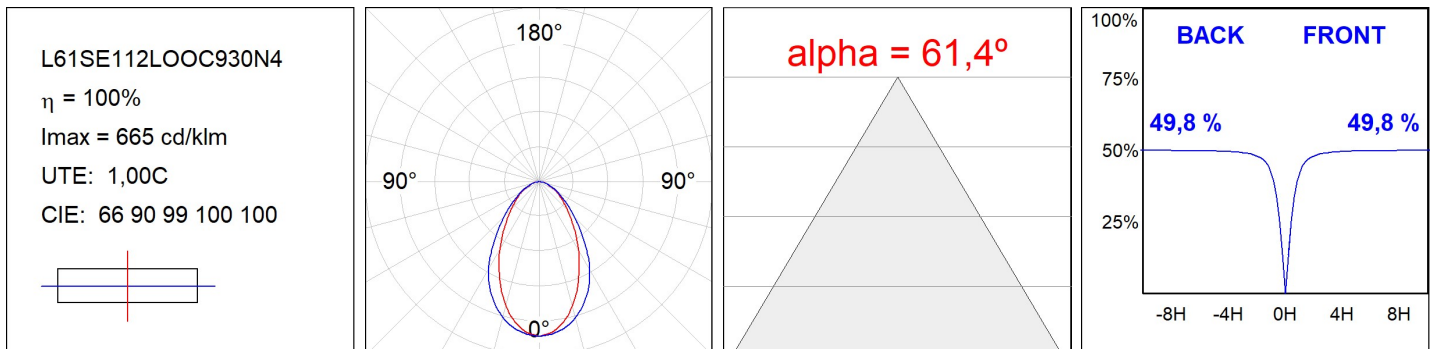

L61SE112LOOC930N4

LTUB60 SU RE 1120 1700 WW COMF BS

PHOTOMETRIC DATA :