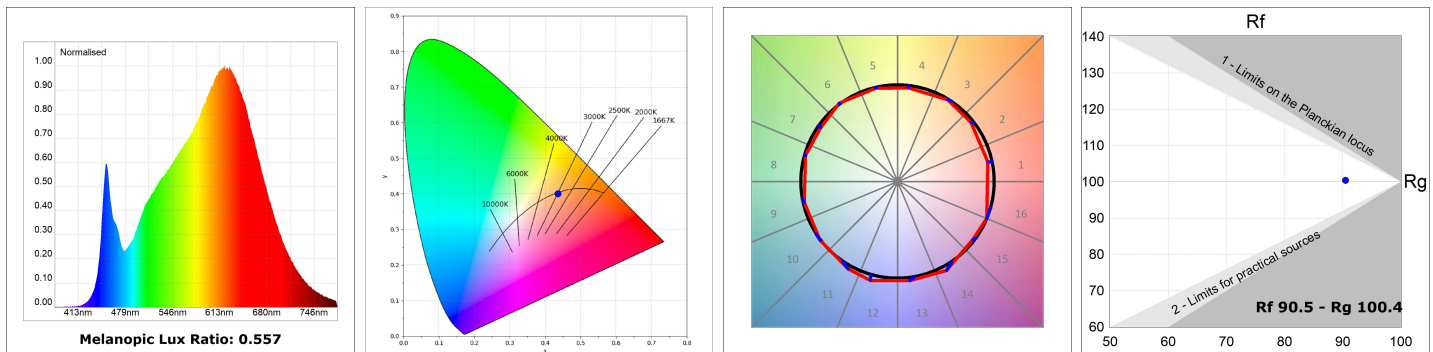

L61SE084LOIP930DW

LTUB60 SU RE 840 2400 WW D/I COMF DA WH

PHOTOMETRIC DATA :