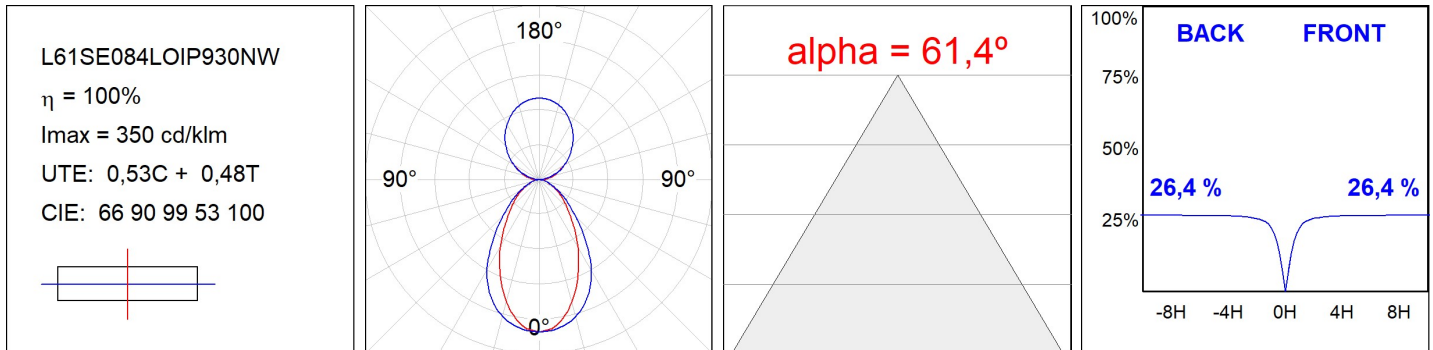

LAMPTUB 60 SUSP. CEILING ROSE

L61SE084LOIP930DW

- LTUB60 SU RE 840 2400 WW D/I COMF DA WH

Description:

Surface mounted luminaire Lamptub 60 from LAMP. Made of recycled aluminium extrusion with circular section of 60mm and length of 840mm. Direct-indirect light model with opal comfort diffuser made of a translucent polycarbonate diffuser and an optical film to achieve a controlled light distribution and low UGR<16. Model for MID-POWER LED, with colour temperature 3000K with CRI90. Built-in electronic DALI control gear. With IP40, IK07 degree of protection. Insulation class I / II. Group 0 photobiological safety. Lifetime: 72.000h L80 B10. Compatible with Lamp Nomadic system. Available finishes: White (RAL 9010), Black (RAL 9011), Wellbeing and BeSocial palette.

Finish: Matte white RAL 9010

Installation: Suspended

TECHNICAL SPECIFICATIONS:

Light output:	1.328 lm	°K :	3000
Plum:	17,4W	CRI :	90
Efficacy:	76,3 lm/w	R9 :	64
UGR:	<16	MacAdam:	3
Type:	MID POWER LED	Power Supply:	220-240V 50/60Hz
LED Lifetime:	72.000 L80 B10 (Ta=25°C)	Gear:	Adjustable DALI
Power:	15.1W		

Light output tolerance +/- 10%

CUSTOM MADE OPTIONS:

L61SE084LOIP930DW

LTUB60 SU RE 840 2400 WW D/I COMF DA WH

PHOTOMETRIC DATA :

ACCESORIES :

Assembly

Product code:
L6SUECB