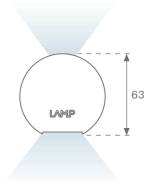

LAMPTUB 60 SUSP. CEILING ROSE

L61SE084LOIP930DW

- LTUB60 SU RE 840 2400 WW D/I COMF DA WH

Description:

Surface mounted luminaire Lamptub 60 from LAMP. Made of recycled aluminium extrusion with circular section of 60mm and length of 840mm. Direct-indirect light model with opal comfort diffuser made of a translucent polycarbonate diffuser and an optical film to achieve a controlled light distribution and low UGR<16. Model for MID-POWER LED, with colour temperature 3000K with CRI90. Built-in electronic DALI control gear. With IP40, IK07 degree of protection. Insulation class I / II. Group 0 photobiological safety. Lifetime: 72.000h L80 B10. Compatible with Lamp Nomadic system. Available finishes: White (RAL 9010), Black (RAL 9011), Wellbeing and BeSocial palette.

Finish: Matte white RAL 9010

Installation: Suspended

TECHNICAL SPECIFICATIONS:

Light output:	1.328 lm	°K :	3000
Plum:	17,4W	CRI :	90
Efficacy:	76,3 lm/w	R9 :	64
UGR:	<16	MacAdam:	3
Type:	MID POWER LED	Power Supply:	220-240V 50/60Hz
LED Lifetime:	72.000 L80 B10 (Ta=25°C)	Gear:	Adjustable DALI
Power:	15.1W		