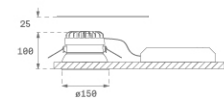

KOMBIC 150 DOWNLIGHT

K21RD2023RW930DWW

KOMBIC 150 RD 2400 IP23 9WW RF WF DA W/W

Description:

Round recessed downlight model KOMBIC 150 RD by Lamp brand. Reflector made of recycled polycarbonate R-PC FR WHITE TM non-brominated flame retardant additive. Flammability grade V0 according to UL94. Interior reflector and frame in white finish. Heatsink made of die-cast aluminium. COB LED, colour temperature 3000K with CRI90. Luminaire with electronic wiring Dali included. Insolation Class II. Lifetime: 66.000 L90 B10. With IP23 degree of protection. Group 0 photobiological safety. Reflector aluminium Wide Flood to achieve a controlled light distribution and low UGR<19.

Finish: Matte white RAL 9010

Weight: 704 g

Installation: Recessed

TECHNICAL SPECIFICATIONS:

| | | | |
|----------------------|--------------------------|----------------------|------------------|
| Light output: | 2.112 lm | °K : | 3000 |
| Plum: | 19,1W | CRI : | 90 |
| Efficacy: | 110,6 lm/w | R9 : | 54 |
| UGR: | <19 | MacAdam: | 3 |
| Type: | COB | Power Supply: | 220-240V 50/60Hz |
| LED Lifetime: | 66.000 L90 B10 (Ta=25°C) | Gear: | Adjustable DALI |
| Power: | 17W | | |