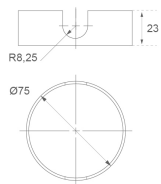

K11SUADLATBK

KOMBIC 100 SF ADAPT. LATERAL CABLE BK

Description:

LAMP Surface accessory model KOMBIC 100 SF ADAPT. LATERAL CABLE. Cable grommet for surface installation. Available finishes: White and black.

Weight: 15 g