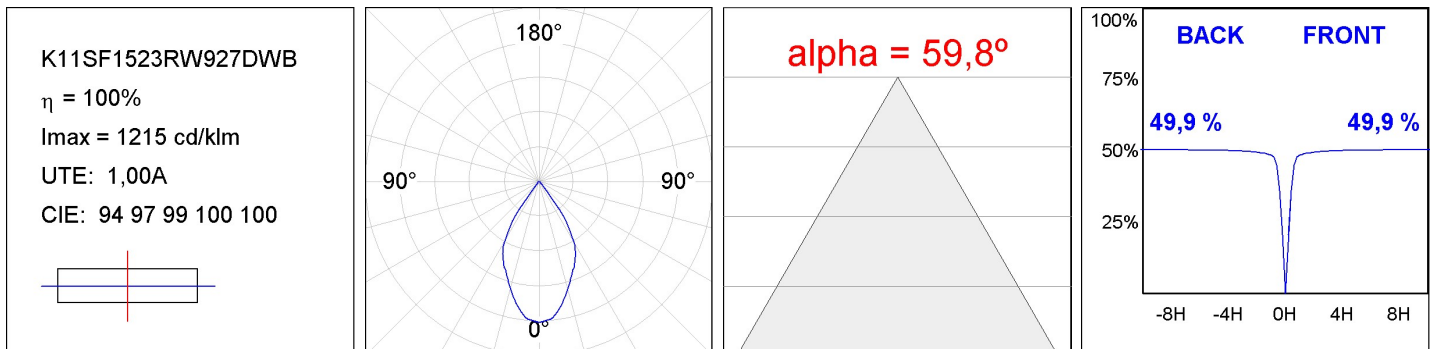

KOMBIC 100 SURFACE

K11SF1523RW927DWB

KOM 100 SF 1500 IP23 9VWW RF WFL DA W/B

PHOTOMETRIC DATA :