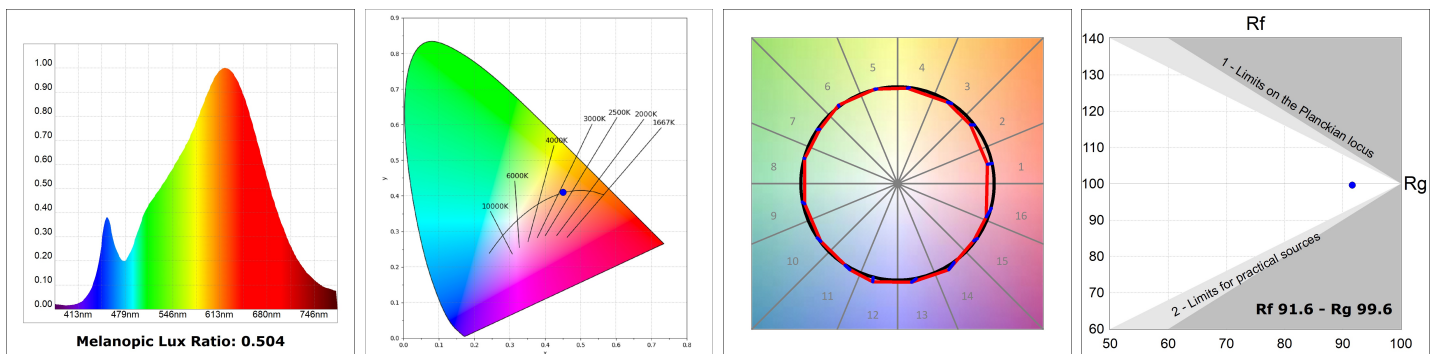

KOMBIC 100 SURFACE

K11SF1523RW927DWB

KOM 100 SF 1500 IP23 9VWW RF WFL DA W/B

PHOTOMETRIC DATA :