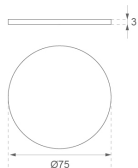

**HS2TR75**

**HANCE G2 3000/4000 ACC. DIF TRANS**

---

**Description:**

Accessory for spotlight model HANCE G2 3000/4000 ACC. DIF TRANS, LAMP brand. Transparent diffuser type, diameter 75.

**Weight:** 32 g

---